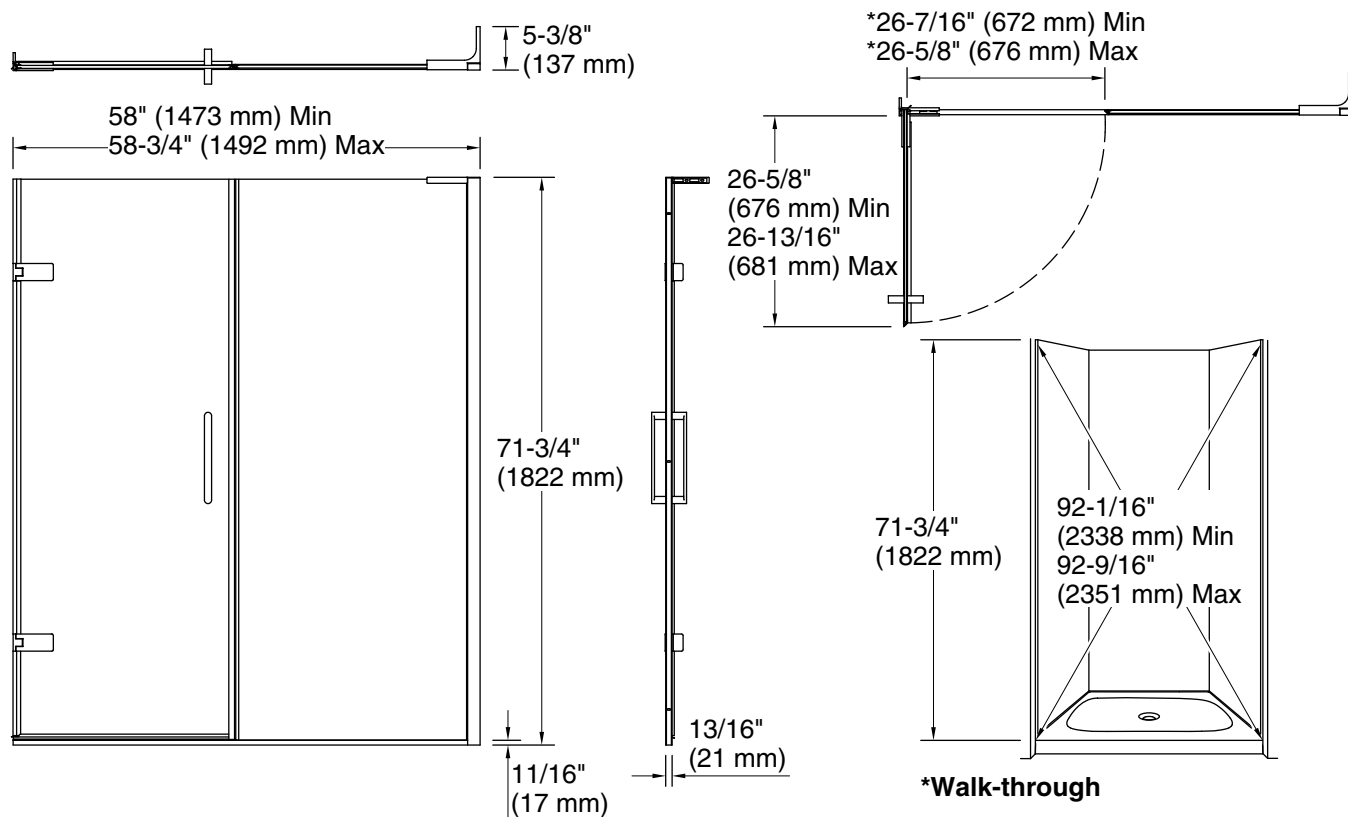

#### Features

- Frameless design emphasizes glass and creates a sleek, minimalist look
- Full-length magnetic seal keeps door firmly closed, providing excellent water containment
- Innovative L- bracket secures the fixed panel in place and gives it a sturdy feel while also being unobtrusive to the showering space
- Continuous 7/8" (22 mm) high aluminum bottom threshold
- Back-to-back 11-1/2" (292 mm) vertical handles
- Coordinates with other products in the Composed® collection
- CleanCoat®+ glass coating creates a hydrophobic barrier that repels water, soap scum, and residue, saving time and protecting shower doors 10 times longer than original CleanCoat. (Based on 2021 internal wear/abrasion testing using a microfiber cloth.)

#### Installation

- Fits opening widths 58" – 58-3/4" (1473 – 1492 mm)
- 3/4" (19 mm) width adjustment
- Out-of-plumb adjustability simplifies installation
- Door can be installed to open to the left or right to suit your bathroom layout
- Product ships in two boxes, offering easy handling
- For residential use only
- Not for use in hospitality

### Technical Information

All product dimensions are nominal.

- Base-To-Wall 1/4" (6 mm)
- Radius – Max:
- Shower Ledge Min 3/4" (19 mm)
- Flat:
- Shower Wall Min 5-1/2" (140 mm)
- Flat:
- Wall Studs Required Yes
- for Door:

### Notes

Install this product according to the installation instructions.

The vertical opening should be a minimum of 73-1/2" (1867 mm) to allow for installation clearance.