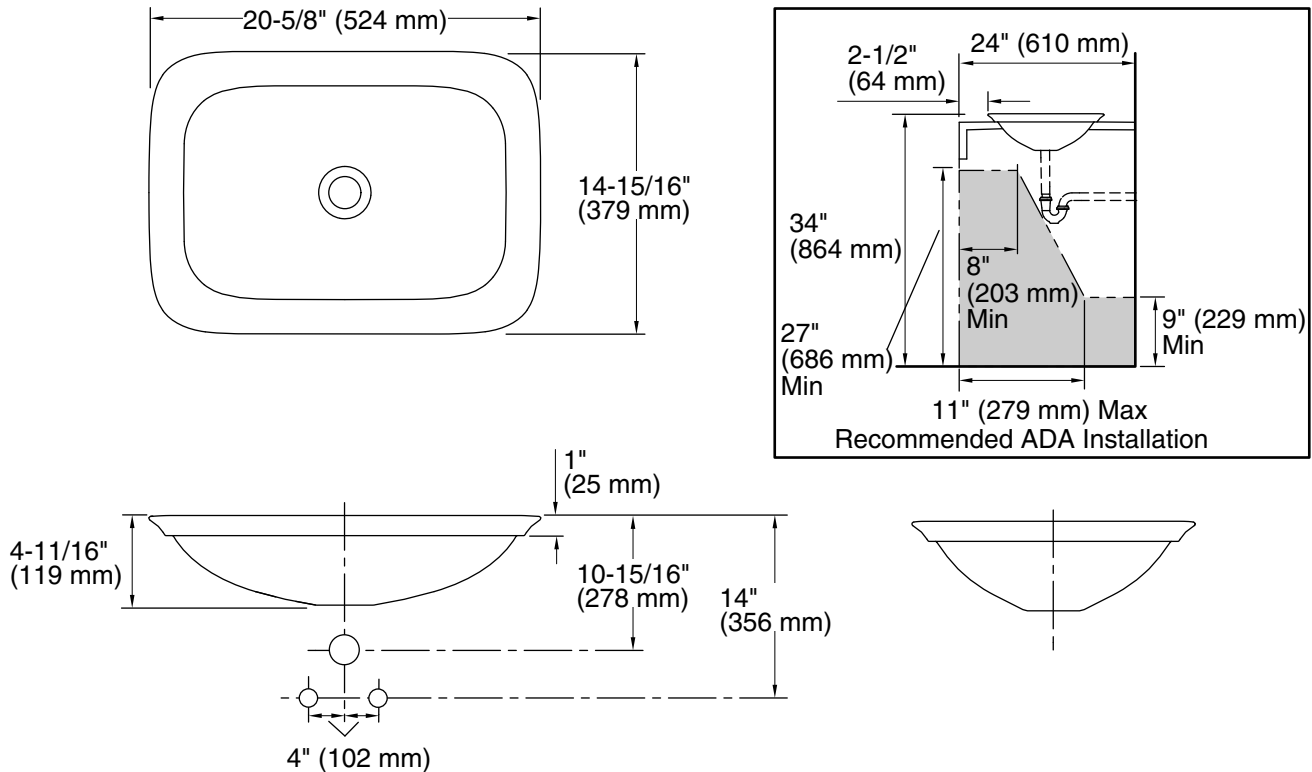

## Technical Information

All product dimensions are nominal.

Basin configuration:	Single Bowl
Bowl area (Only):	Length: 20-1/8" (511 mm) Width: 14-3/8" (366 mm) Bowl depth: 3-7/8" (99 mm)
With overflow:	No
Template:	1190263-7, not required, included