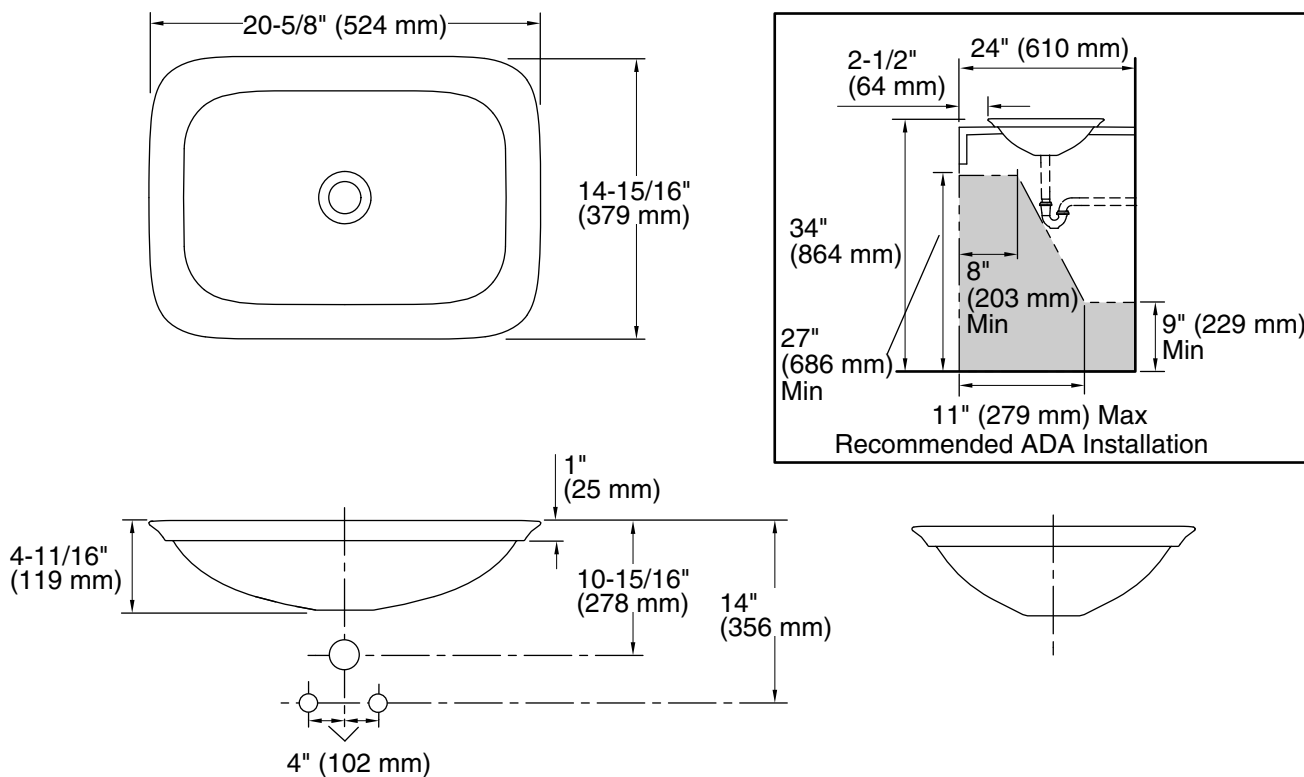

Color Code Description

■ B11 Ice

Technical Information

All product dimensions are nominal.

- Basin configuration: Single Bowl
- Bowl area (Only): Length: 20-1/8" (511 mm)
 Width: 14-3/8" (366 mm)
 Bowl depth: 3-7/8" (99 mm)
- With overflow: No
- Template: 1190263-7, not required, included