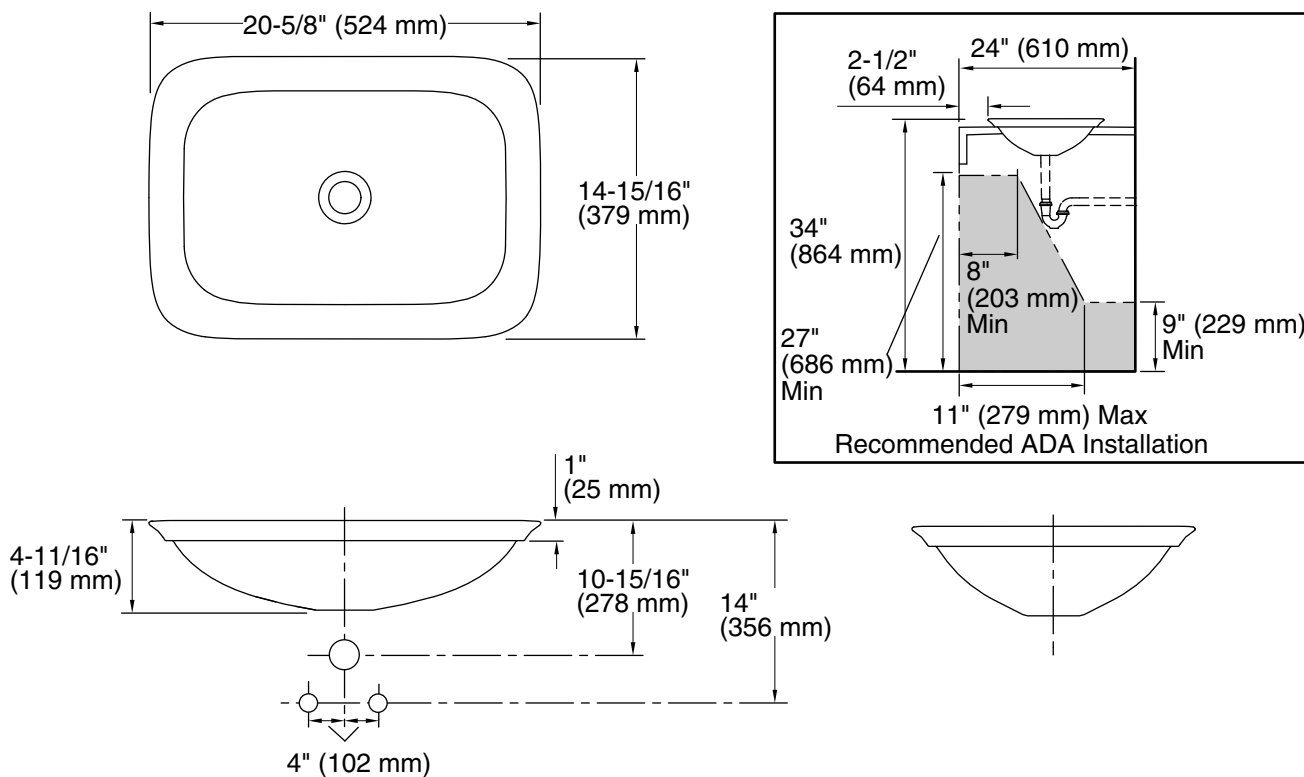

■ B11 Ice

Technical Information

All product dimensions are nominal.

- Basin configuration: Single Bowl
- Bowl area (Only): Length: 20-1/8" (511 mm)
 Width: 14-3/8" (366 mm)
 Bowl depth: 3-7/8" (99 mm)
- With overflow: No
- Template: 1190263-7, not required, included