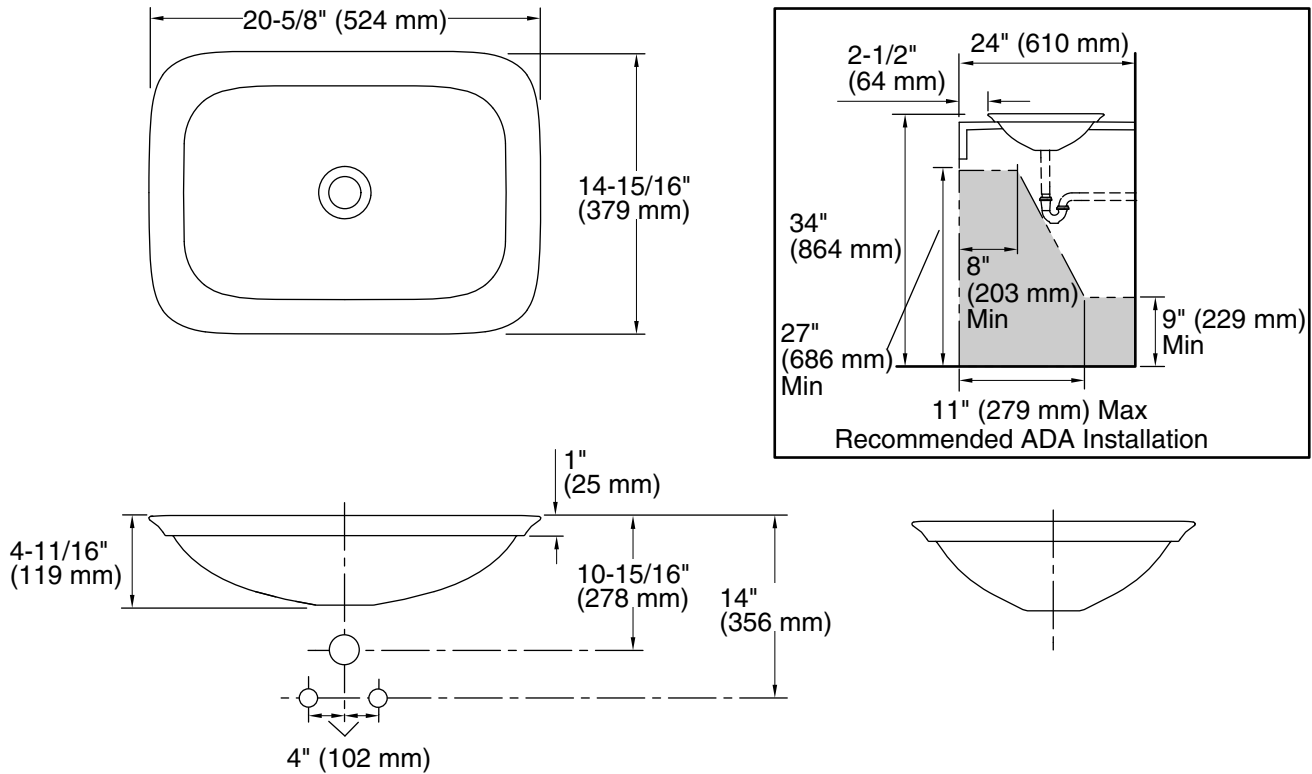

### Technical Information

All product dimensions are nominal.

Bowl area (Only):	Length: 20-1/8" (511 mm)
	Width: 14-3/8" (366 mm)
	Bowl depth: 3-7/8" (99 mm)
With overflow:	No
Template:	1190263-7, not required, included