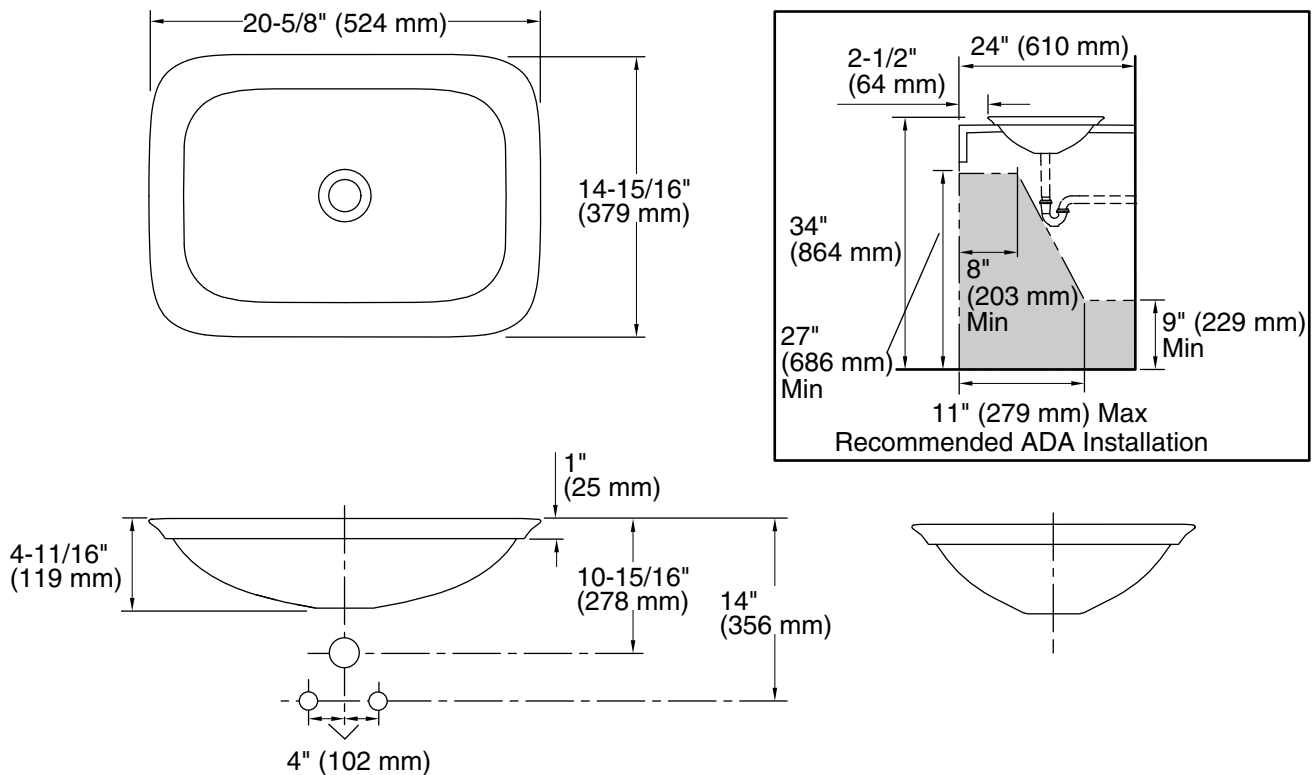

Color Code Description

| | | |
|---|-----|-----|
|  | B11 | Ice |
|---|-----|-----|

Technical Information

All product dimensions are nominal.

| | |
|----------------------|-----------------------------------|
| Basin configuration: | Single Bowl |
| Basin area (Only): | Length: 20-1/8" (511 mm) |
| | Width: 14-3/8" (366 mm) |
| | Bowl depth: 3-7/8" (99 mm) |
| With overflow: | No |
| Template: | 1190263-7, not required, included |