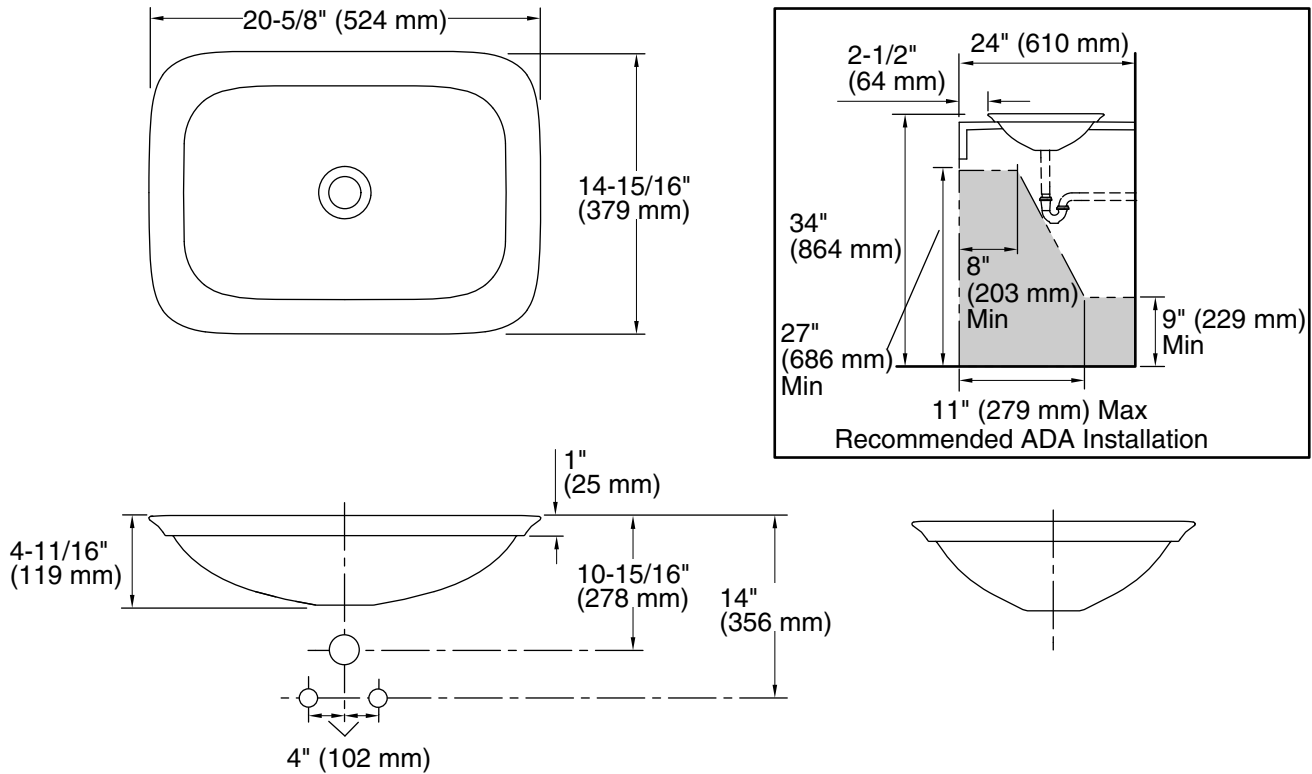

## Technical Information

All product dimensions are nominal.

|                        |   |
|------------------------|---|
| Basin configuration:   | Single Bowl   |
| Basin area (Basin #1): | Length: 20-1/8" (511 mm)<br>Width: 14-3/8" (366 mm)<br>Bowl depth: 3-7/8" (99 mm) |
| With overflow:         | No  |
| Template:              | 1190263-7, not required, included   |