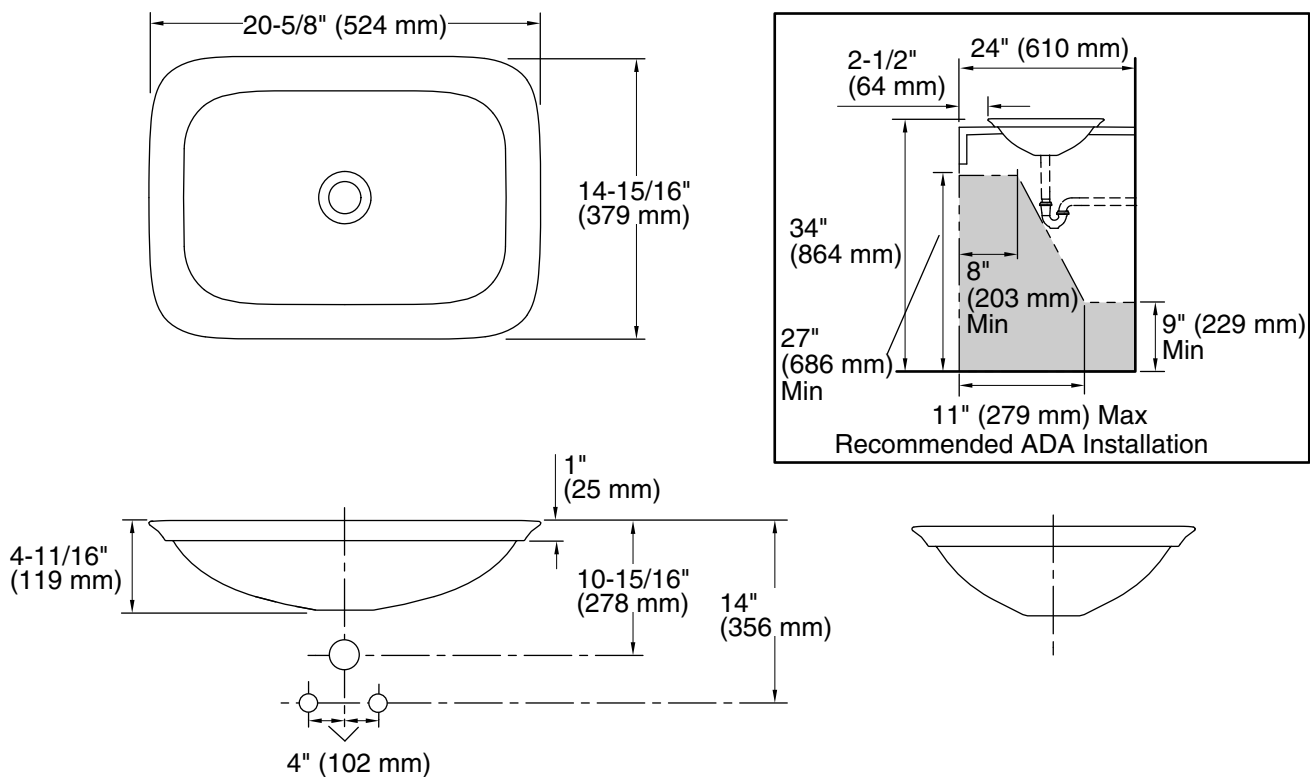

Color Code Description

	B11	Ice
---	-----	-----

Technical Information

All product dimensions are nominal.

- Basin configuration: Single Bowl
- Bowl area (Only): Length: 20-1/8" (511 mm)
 Width: 14-3/8" (366 mm)
 Bowl depth: 3-7/8" (99 mm)
- With overflow: No
- Template: 1190263-7, not required, included