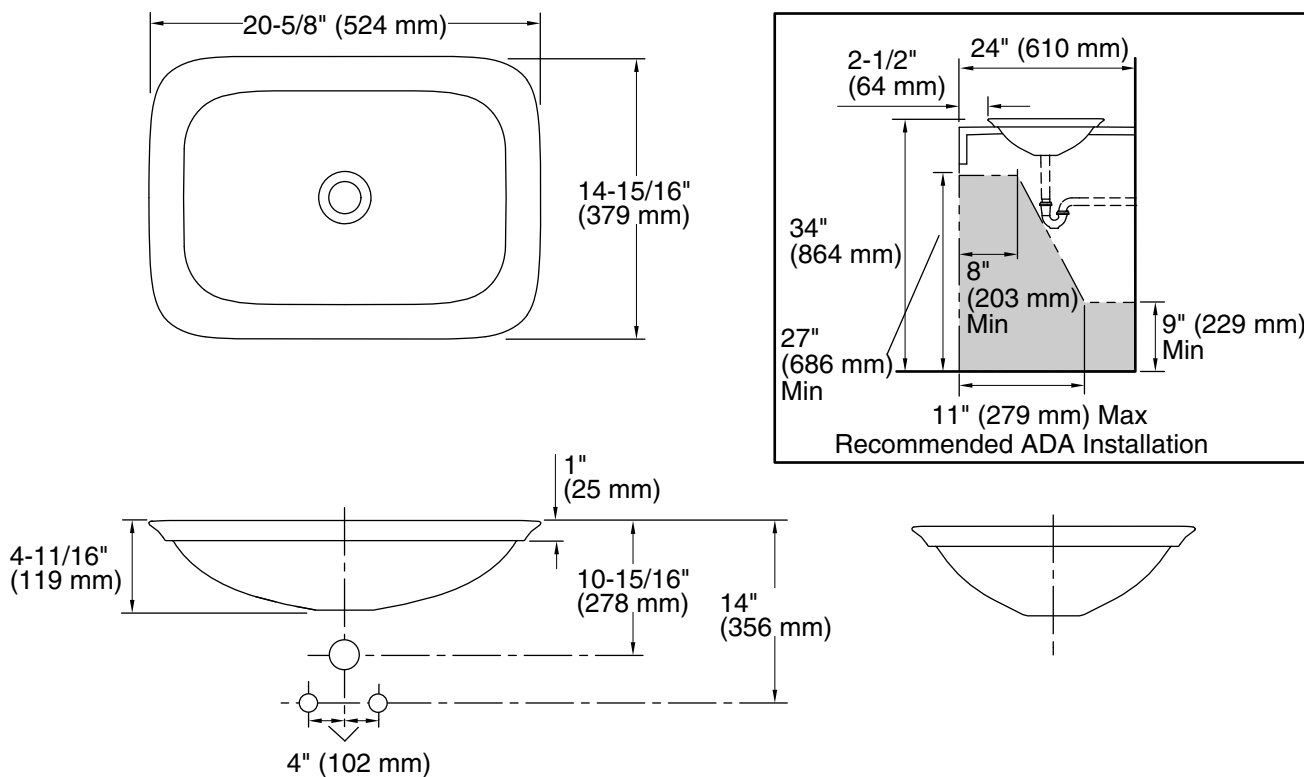

Color Code Description

 B11 Ice

Technical Information

All product dimensions are nominal.

Basin configuration:	Single Bowl
Bowl area (Only):	Length: 20-1/8" (511 mm)
	Width: 14-3/8" (366 mm)
	Bowl depth: 3-7/8" (99 mm)
With overflow:	No
Template:	1190263-7, not required, included