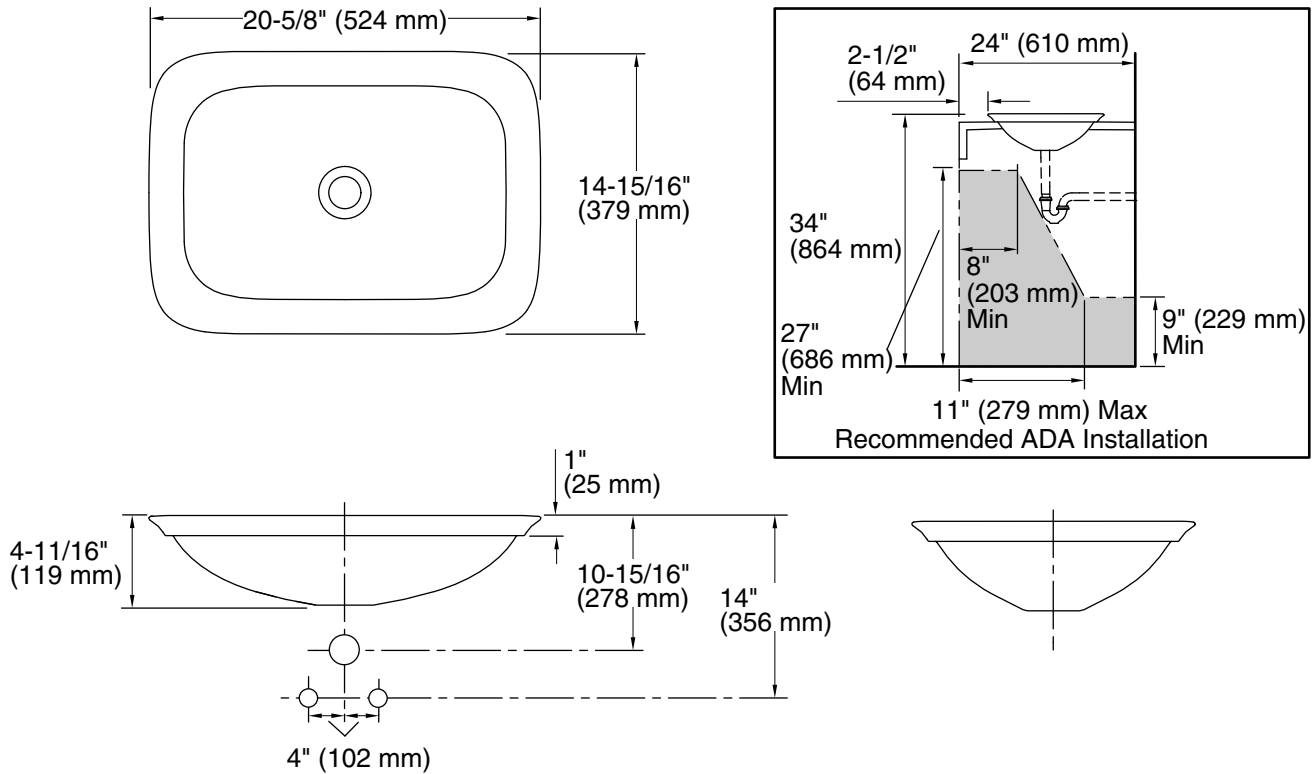

Technical Information

All product dimensions are nominal.

Basin configuration:	Single Bowl
Basin area (Only):	Length: 20-1/8" (511 mm) Width: 14-3/8" (366 mm) Bowl depth: 3-7/8" (99 mm)
With overflow:	No
Template:	1190263-7, not required, included

Notes

Install this product according to the installation instructions.

Product does not have an overflow.

NOTICE: Countertop manufacturer or cutter must use the cut-out template provided with the product, or a current one provided by Kohler Co. (call 1-800-4KOHLER). Kohler Co. is not responsible for cut-out errors when the incorrect cut-out template is used.

Product must be installed with the supplied drain gasket kit.

ADA compliant when installed to the specific requirements of these regulations.