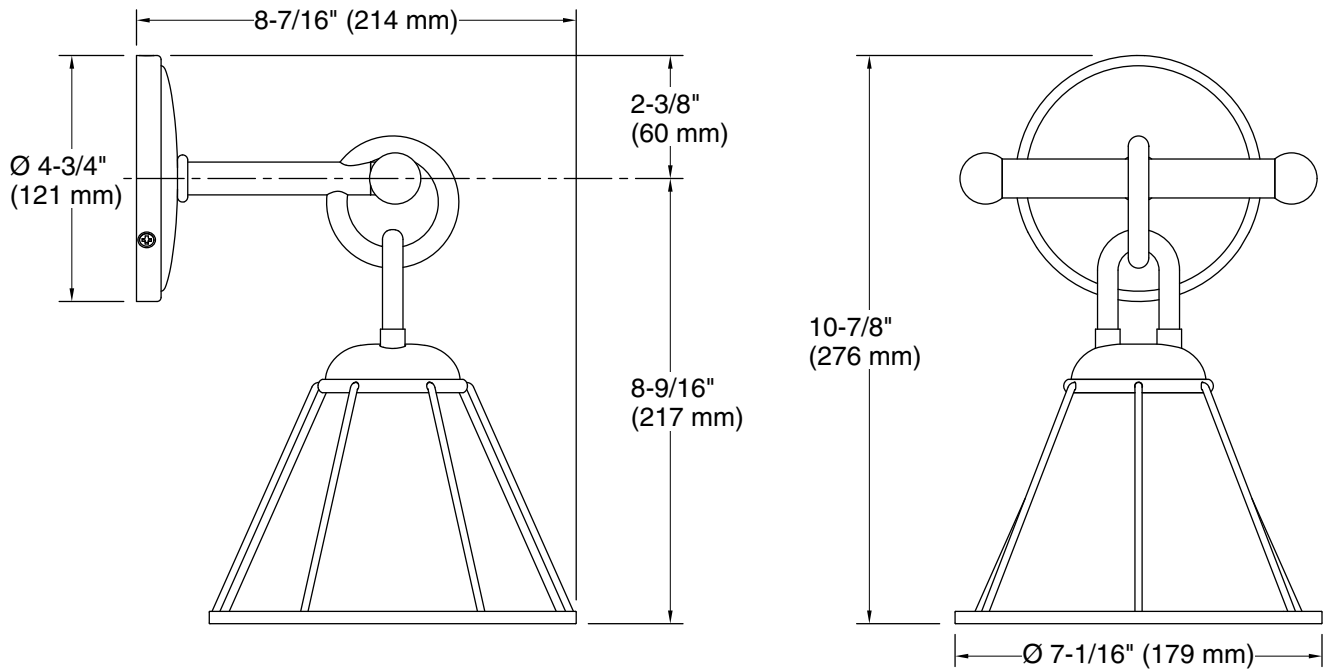

Required Electrical Service

One circuit required.

120 V, 0.5 A, 60 Hz

Technical Information

All product dimensions are nominal.

Material: Steel, Brass, Glass

Number of Lights: 1

Lighting Type: Socket-based

Socket Type: E-26 Medium

Number of Shades: 1

Shade Type: Glass - clear

Hanging Type: Non-hanging