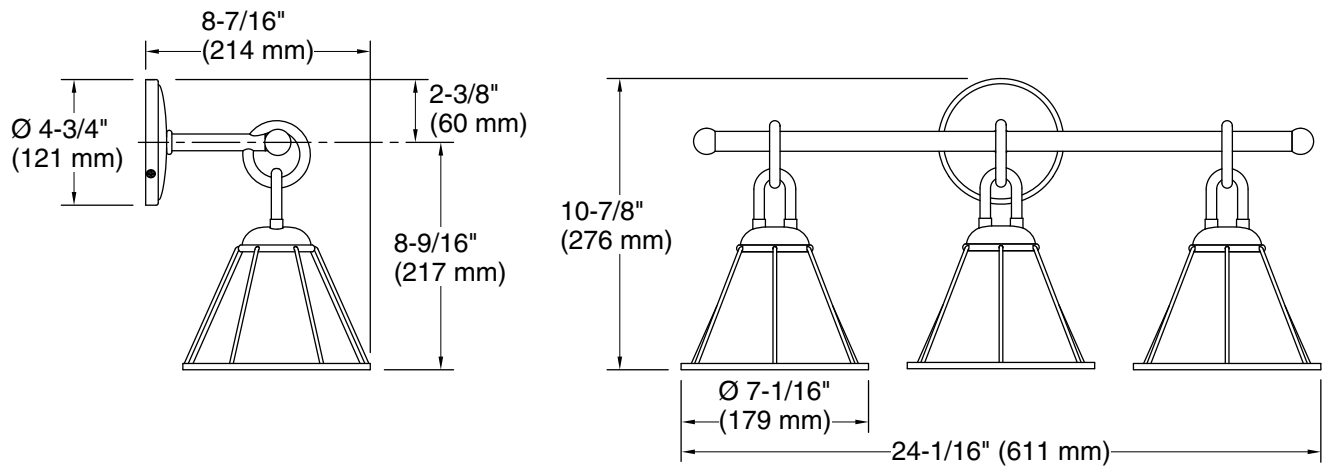

Required Electrical Service

One circuit required.

120 V, 1.5 A, 60 Hz

Technical Information

All product dimensions are nominal.

Material: Steel, Brass, Glass

Number of Lights: 3

Lighting Type: Socket-based

Socket Type: E-26 Medium

Number of Shades: 3

Shade Type: Glass - clear

Hanging Type: Non-hanging