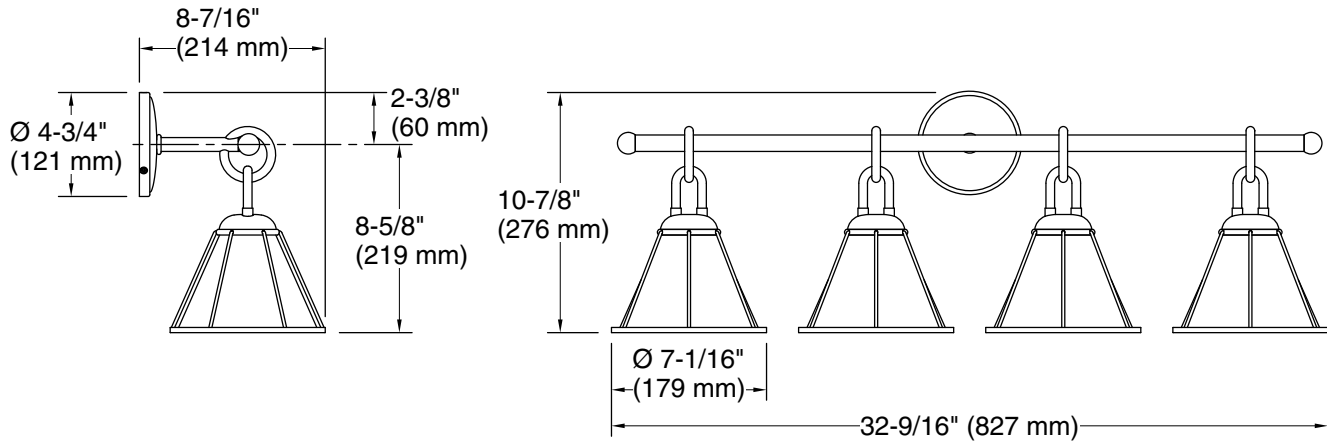

Required Electrical Service

One circuit required.

120 V, 2 A, 60 Hz

Technical Information

All product dimensions are nominal.

Material: Steel, Brass, Glass

Number of Lights: 4

Lighting Type: Socket-based

Socket Type: E-26 Medium

Number of Shades: 4

Shade Type: Glass - clear

Hanging Type: Non-hanging