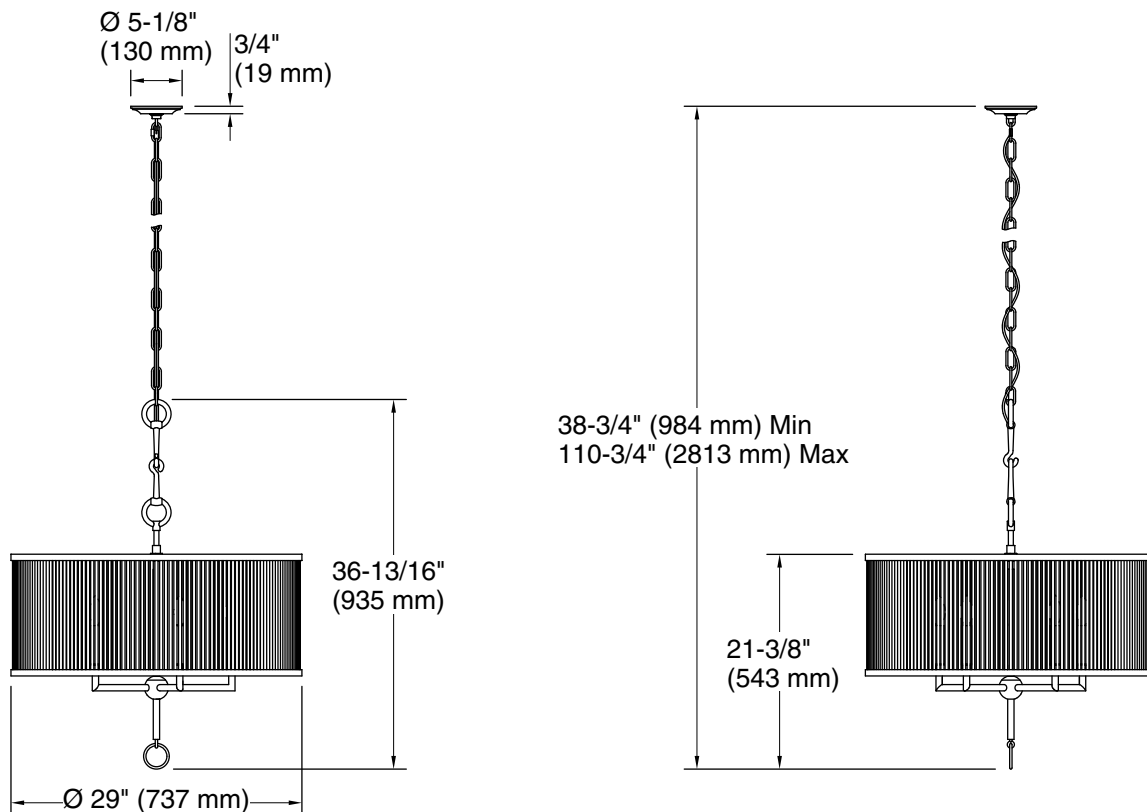

Required Electrical Service

One circuit required.

120 V, 2.5 A, 60 Hz

Technical Information

All product dimensions are nominal.

Material:	Steel, Brass, Glass
Number of Lights:	5
Lighting Type:	Socket-based
Socket Type:	E-12 Candelabra
Number of Shades:	1
Shade Type:	Slotted Glass
Hanging Type:	Chain
Height:	38-3/4" (984 mm) - 110-3/4" (2813 mm)