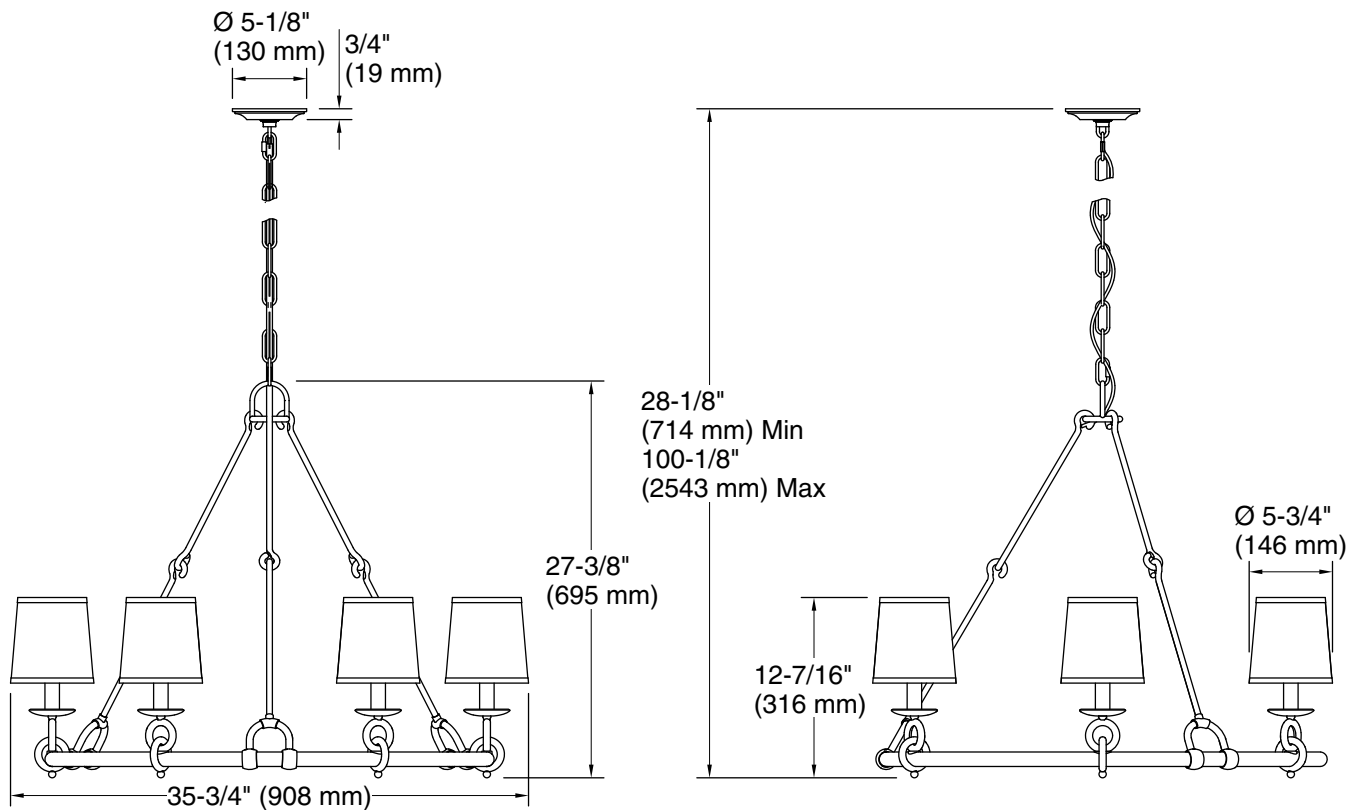

Required Electrical Service

One circuit required.

120 V, 3 A, 60 Hz

Technical Information

All product dimensions are nominal.

Material:	Steel, Brass, Polyester
Number of Lights:	6
Lighting Type:	Socket-based
Socket Type:	E-12 Candelabra
Number of Shades:	6
Shade Type:	Fabric
Hanging Type:	Chain
Height:	28-1/8" (714 mm) - 100-1/8" (2543 mm)