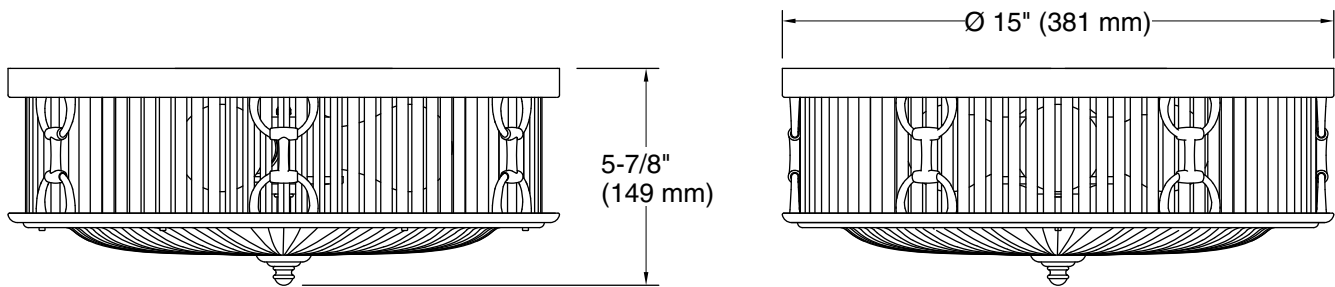

Required Electrical Service

One circuit required.

120 V, 1.5 A, 60 Hz

Technical Information

All product dimensions are nominal.

Material: Steel, Brass, Glass

Number of Lights: 3

Lighting Type: Socket-based

Socket Type: E-26 Medium

Number of Shades: 1

Shade Type: Slotted Glass

Hanging Type: Non-hanging