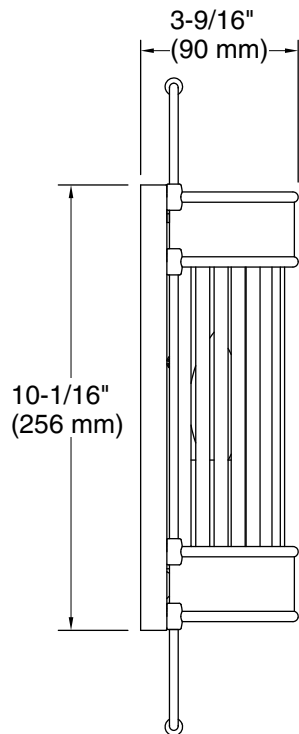

Required Electrical Service

One circuit required.

120 V, 0.5 A, 60 Hz

Technical Information

All product dimensions are nominal.

Material: Steel, Brass, Glass

Number of Lights: 1

Lighting Type: Socket-based

Socket Type: E-12 Candelabra

Number of Shades: 16

Shade Type: Glass - clear

Hanging Type: Non-hanging