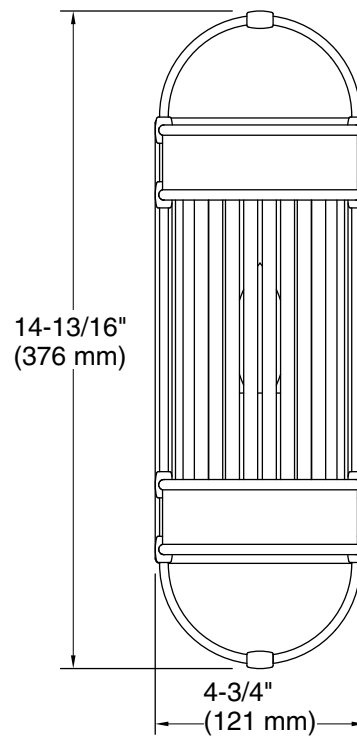

Required Electrical Service

One circuit required.

120 V, 0.5 A, 60 Hz

Technical Information

All product dimensions are nominal.

Material: Steel, Brass, Glass

Number of Lights: 1

Lighting Type: Socket-based

Socket Type: E-12 Candelabra

Number of Shades: 16

Shade Type: Glass - clear

Hanging Type: Non-hanging