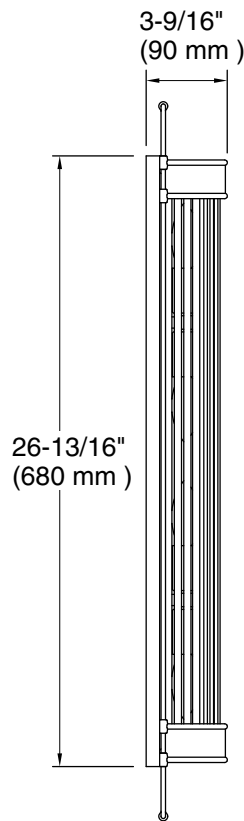

Required Electrical Service

One circuit required.

120 V, 2 A, 60 Hz

Technical Information

All product dimensions are nominal.

Material: Steel, Brass, Glass

Number of Lights: 4

Lighting Type: Socket-based

Socket Type: E-12 Candelabra

Number of Shades: 16

Shade Type: Glass - frosted

Hanging Type: Non-hanging