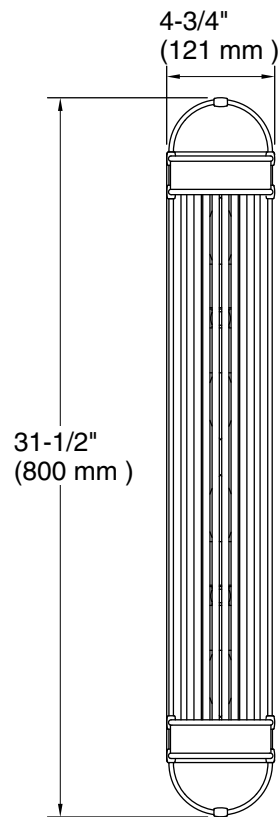

Required Electrical Service

One circuit required.

120 V, 2 A, 60 Hz

Technical Information

All product dimensions are nominal.

Material: Steel, Brass, Glass

Number of Lights: 4

Lighting Type: Socket-based

Socket Type: E-12 Candelabra

Number of Shades: 16

Shade Type: Glass - frosted

Hanging Type: Non-hanging