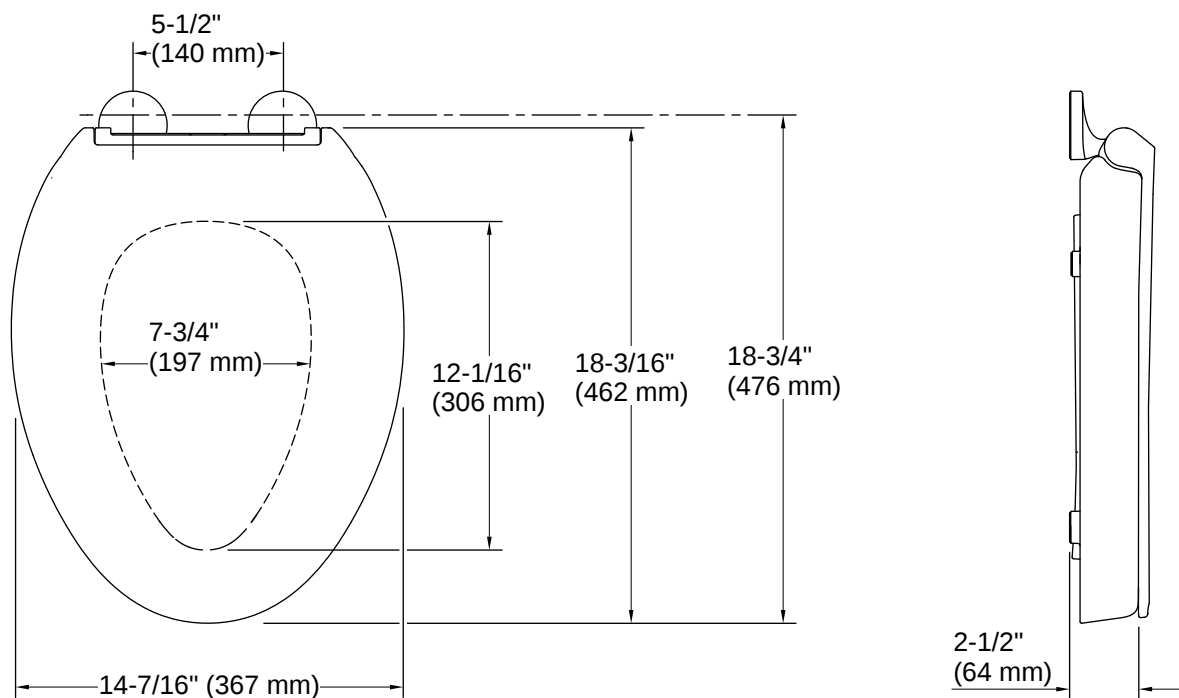

Installation

- Installs easily and securely onto your existing toilet bowl
- For residential use only

Installation Notes

Install this product according to the installation instructions.