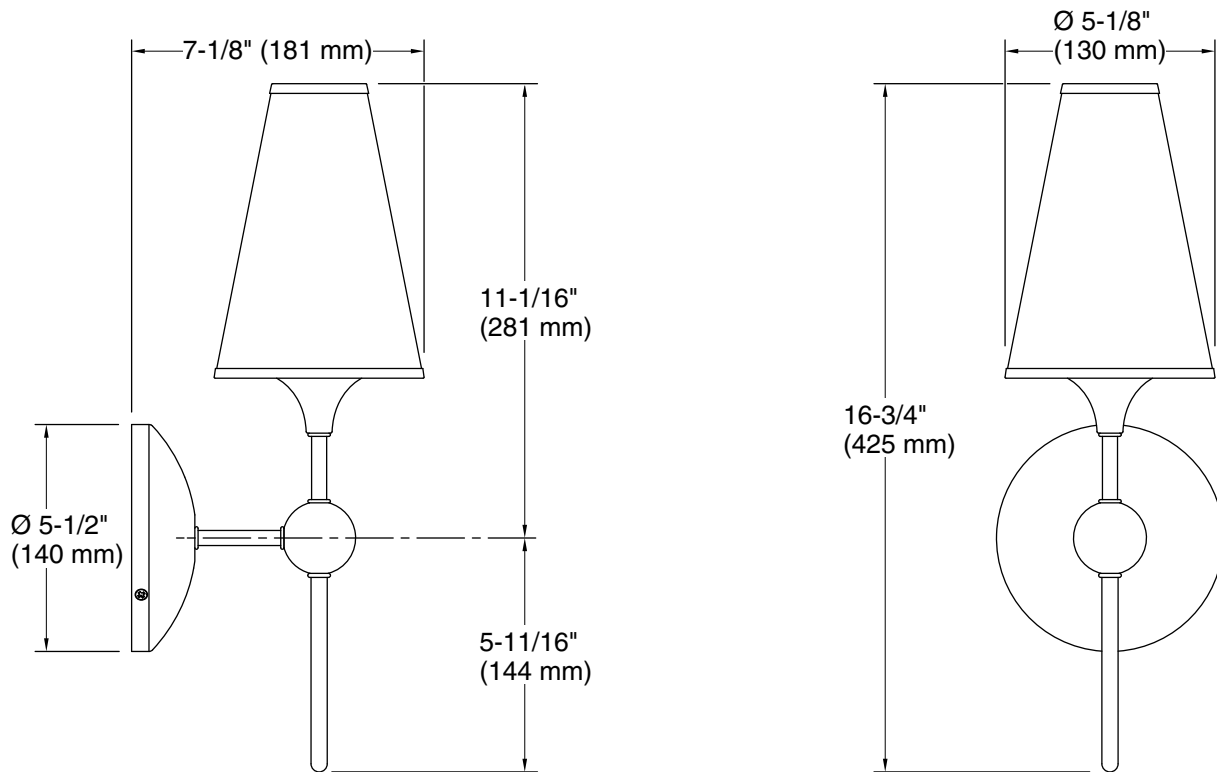

Required Electrical Service

One dedicated circuit required.

Lights: 120 V, 0.5 A, 60 Hz

Technical Information

All product dimensions are nominal.

Material: Steel

Number of Lights: 1

Lighting Type: Socket-based

Socket Type: E-12 Candelabra

Number of Shades: 1

Shade Type: Fabric

Hanging Type: Non-hanging

Electrical component Socket Rating: 60 Hz, 60 W
rating: