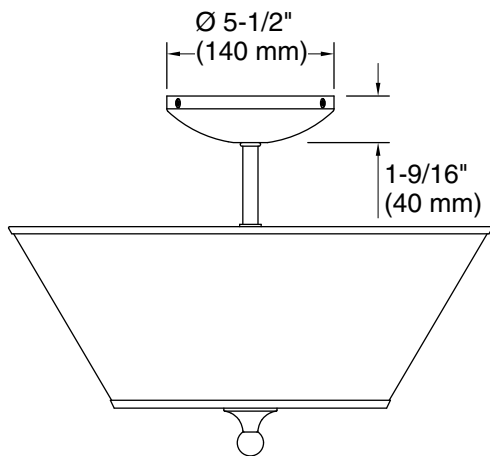

Required Electrical Service

One dedicated circuit required.

Lights: 120 V, 1.666 A, 60 Hz

Technical Information

All product dimensions are nominal.

Material: Steel

Number of Lights: 2

Lighting Type: Socket-based

Socket Type: E-26 Medium

Number of Shades: 1

Shade Type: Fabric

Hanging Type: Non-hanging

Electrical component rating: Socket Rating: 60 Hz, 100 W