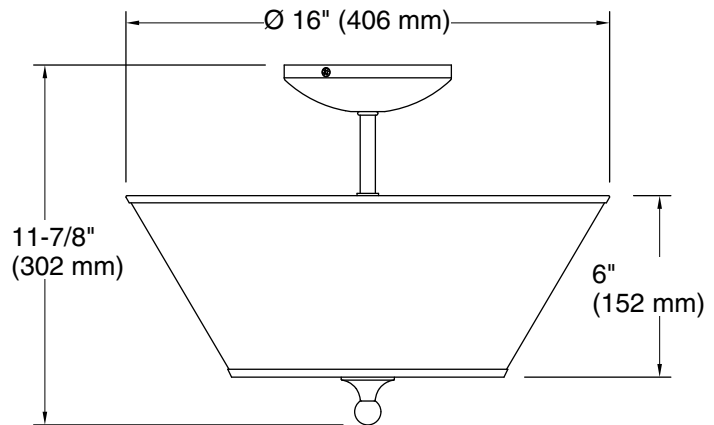

Required Electrical Service

One dedicated circuit required.

Lights: 120 V, 1.666 A, 60 Hz

Technical Information

All product dimensions are nominal.

Material: Steel

Number of Lights: 2

Lighting Type: Socket-based

Socket Type: E-26 Medium

Number of Shades: 1

Shade Type: Fabric

Hanging Type: Non-hanging

Electrical component rating: Socket Rating: 60 Hz, 100 W