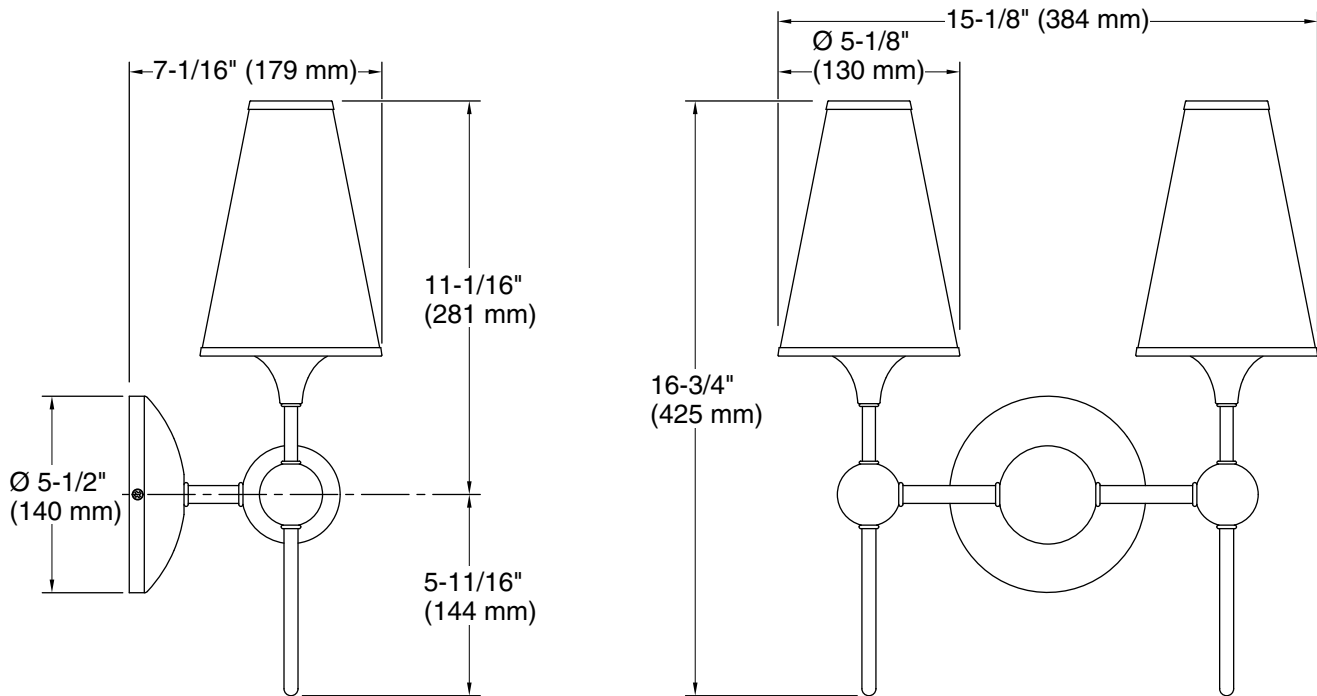

Required Electrical Service

One dedicated circuit required.

Lights: 120 V, 1 A, 60 Hz

Technical Information

All product dimensions are nominal.

Material: Steel

Number of Lights: 2

Lighting Type: Socket-based

Socket Type: E-12 Candelabra

Number of Shades: 2

Shade Type: Fabric

Hanging Type: Non-hanging

Electrical component Socket Rating: 60 Hz, 60 W
rating: