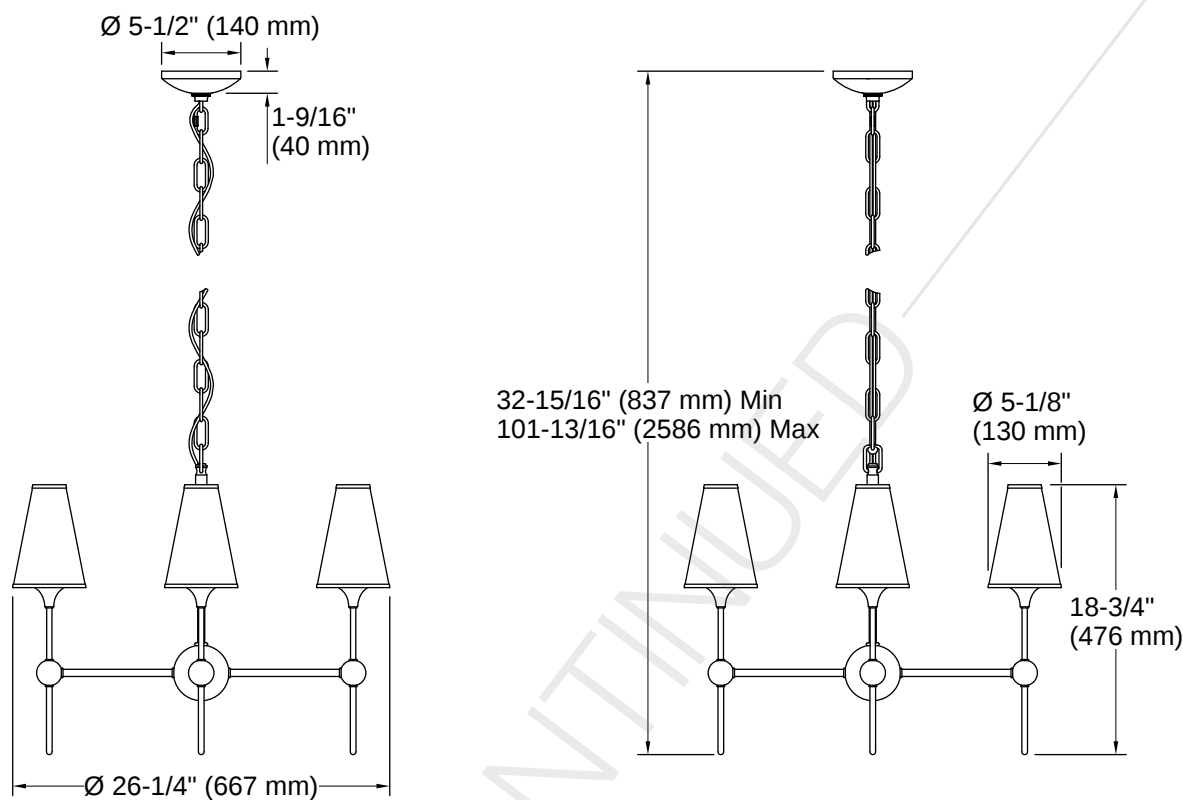

Installation Notes

Install this product according to the installation instructions.