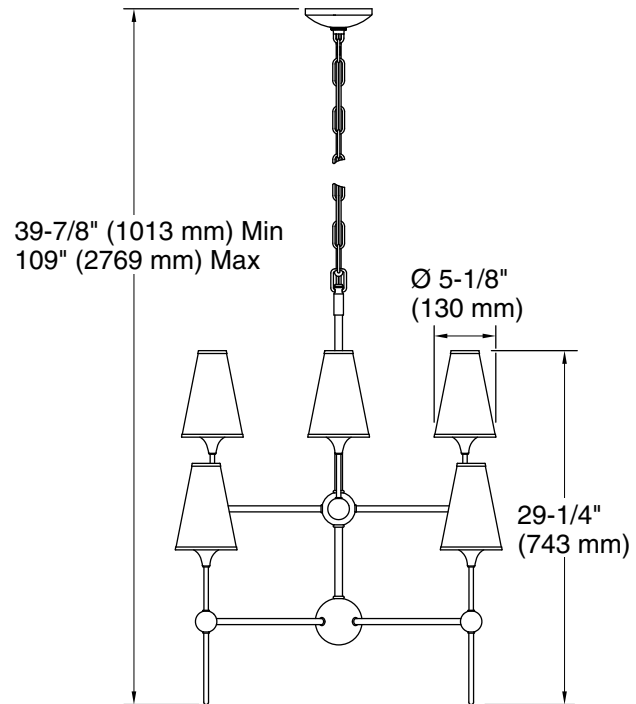

Required Electrical Service

One dedicated circuit required.

Lights: 120 V, 4 A, 60 Hz

Technical Information

All product dimensions are nominal.

Material: Steel, Brass

Number of Lights: 8

Lighting Type: Socket-based

Socket Type: E-12 Candelabra

Number of Shades: 8

Shade Type: Fabric

Hanging Type: Chain

Height: $39\text{-}7/8''$ (1013 mm) - $109''$ (2768 mm)

Electrical component Socket Rating: 60 Hz, 60 W
rating: