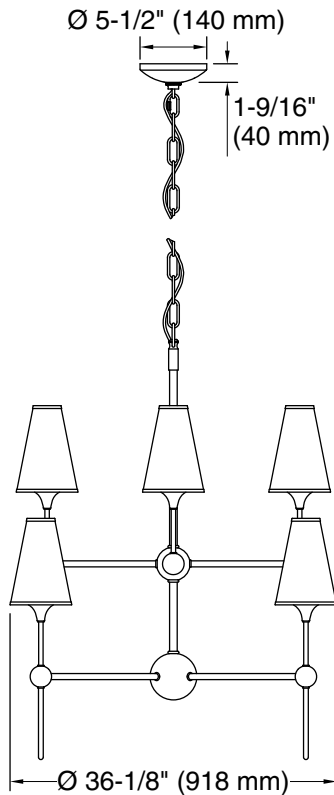

Required Electrical Service

One dedicated circuit required.

Lights: 120 V, 4 A, 60 Hz

Technical Information

All product dimensions are nominal.

Material: Steel, Brass

Number of Lights: 8

Lighting Type: Socket-based

Socket Type: E-12 Candelabra

Number of Shades: 8

Shade Type: Fabric

Hanging Type: Chain

Height: $39\text{-}7/8''$ (1013 mm) - $109''$ (2768 mm)

Electrical component Socket Rating: 60 Hz, 60 W
rating: