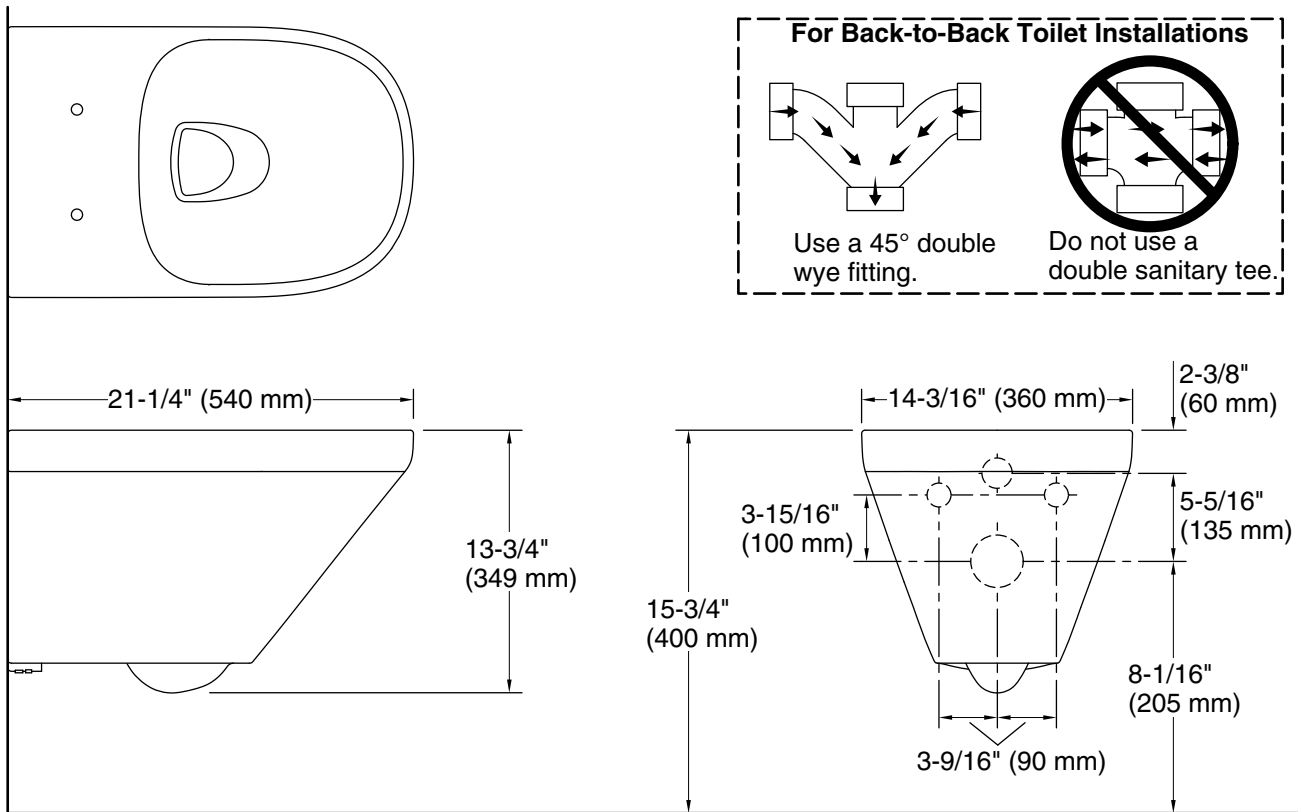

### Features

- Round-front bowl offers an ideal solution for smaller bathrooms and powder rooms
- Rimless design makes toilet bowl more hygienic and easier to clean
- 2 inch (51 mm) fully glazed trapway
- Fully skirted trapway simplifies cleaning
- Washdown flushing system
- Mounting hardware is completely concealed, allowing the design lines to remain intact when installed
- Requires in-wall tank and carrier system, and flush actuator plate (sold separately)

### Installation

- Wall-hung
- 180 mm (7.09 inch) P-trap rough-in
- Seat and supply line sold separately

### Technical Information

All product dimensions are nominal.

Toilet type:	Wall-hung
Waste Outlet:	Wall
Flush type:	Washdown
Trap passageway:	2-1/16" (52 mm)
Water surface size:	5-3/16" x 4-1/8" (131 mm x 105 mm)
Rim to water surface:	8-5/8" (219 mm)