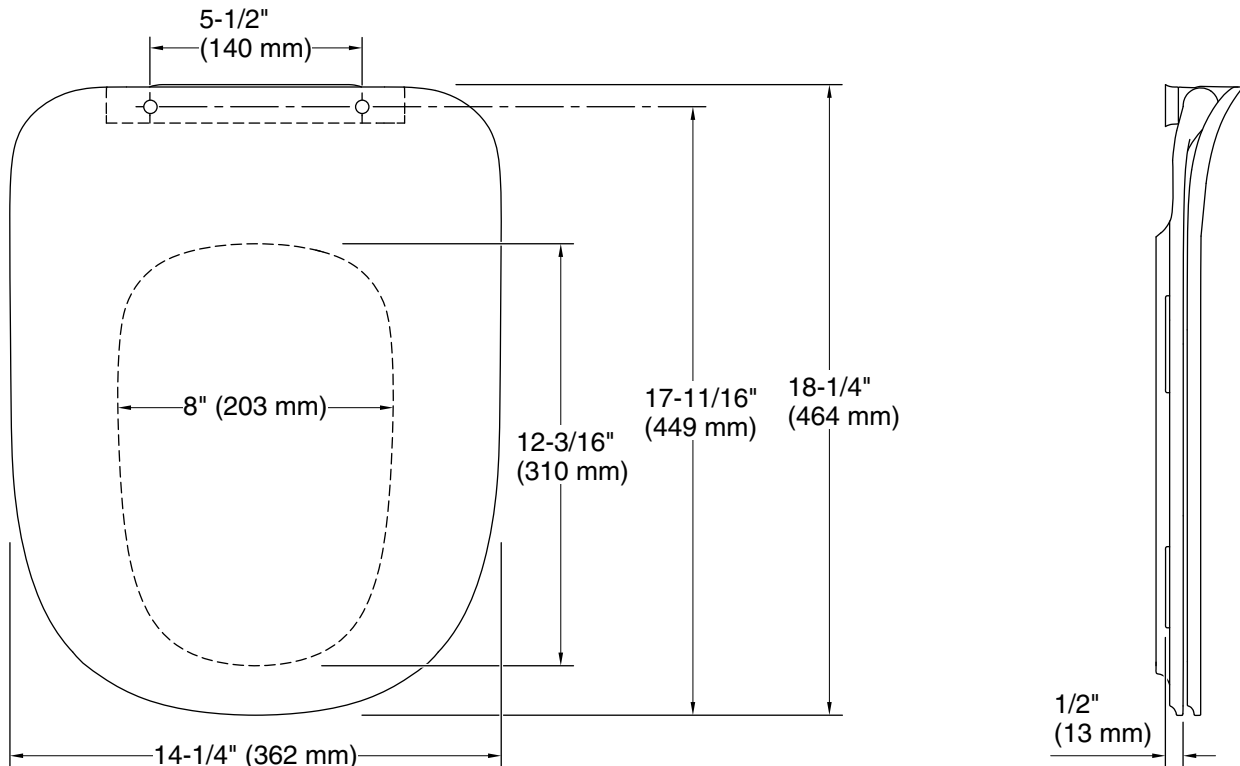

ModernLife Edge®
Quiet-Close™ round-front toilet seat
K-27904IN-SS

Features

- Round-front seat with lid
- Hinge is concealed by lid when closed to offer a clean profile
- Quiet-Close™ functionality to prevent seat from slamming
- Quick-Release™ functionality allows seat to be removed easily from toilet for convenient cleaning
- Quick-Attach™ hardware for fast and secure installation
- ReadyLatch™ hinge provides a positive lock/unlock latch to securely hold seat in position, yet seat easily removes for cleaning or adjusting fit
- Grip-Tight bumpers hold seat firmly in place
- Part of the ModernLife Edge collection

Color tiles intended for reference only.

Color Code Description

	0	White
---	---	-------

Technical Information

All product dimensions are nominal.

Seat shape type: Round-front
Seat front type: Closed-front
Seat hinge type: Check
Seat-mounting holes: 4-3/16" (106 mm)