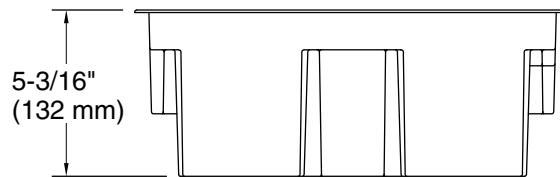

Technical Information

All product dimensions are nominal.

Material: Silicone