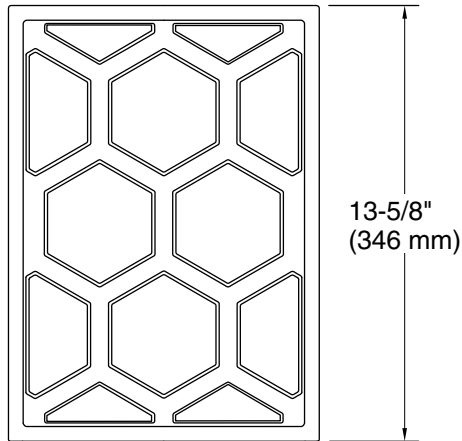

## Features

- 9¾" (247 mm) x 13-1/2" (346 mm) x 5¼" (132 mm)
- For use with KOHLER bathroom vanity and linen tower drawer heights of at least 13¾"
- 5¼"-deep honeycomb-shaped sections keep hair styling tools and beauty products secure and organized
- Thin-yet-rigid, flexible drawer tray is easy to grip for install, removal, and cleaning
- Heat-resistant and dishwasher-safe

## Recommended Products/Accessories

- K-33537-ASB 36" bathroom vanity cabinet with sink and quartz top
- K-33538-ASB 48" bathroom vanity cabinet with sink and quartz top
- K-33539-ASB 60" bathroom vanity cabinet with sinks and quartz top
- K-33545-ASB 36" bathroom vanity cabinet with sink and quartz top
- K-33546-ASB 48" bathroom vanity cabinet with sink and quartz top
- K-33547-ASB 60" bathroom vanity cabinet with sinks and quartz top
- K-33553-ASB 36" bathroom vanity cabinet with sink and quartz top
- K-33554-ASB 48" bathroom vanity cabinet with sink and quartz top
- K-33555-ASB 60" bathroom vanity cabinet with sinks and quartz top
- K-33579-ASB 36" bathroom vanity cabinet with sink and quartz top
- K-33580-ASB 48" bathroom vanity cabinet with sink and quartz top
- K-33581-ASB 60" bathroom vanity cabinet with sinks and quartz top
- K-33540-ASB 24" x 70" linen tower
- K-33548-ASB 24" x 70" linen tower
- K-33556-ASB 24" x 70" linen tower
- K-33582-ASB 24" x 70" linen tower

## Technical Information

All product dimensions are nominal.

Material: Silicone