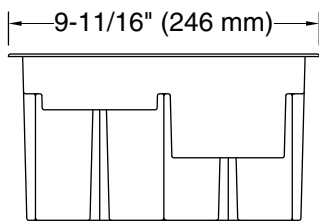

Technical Information

All product dimensions are nominal.

Material: Silicone