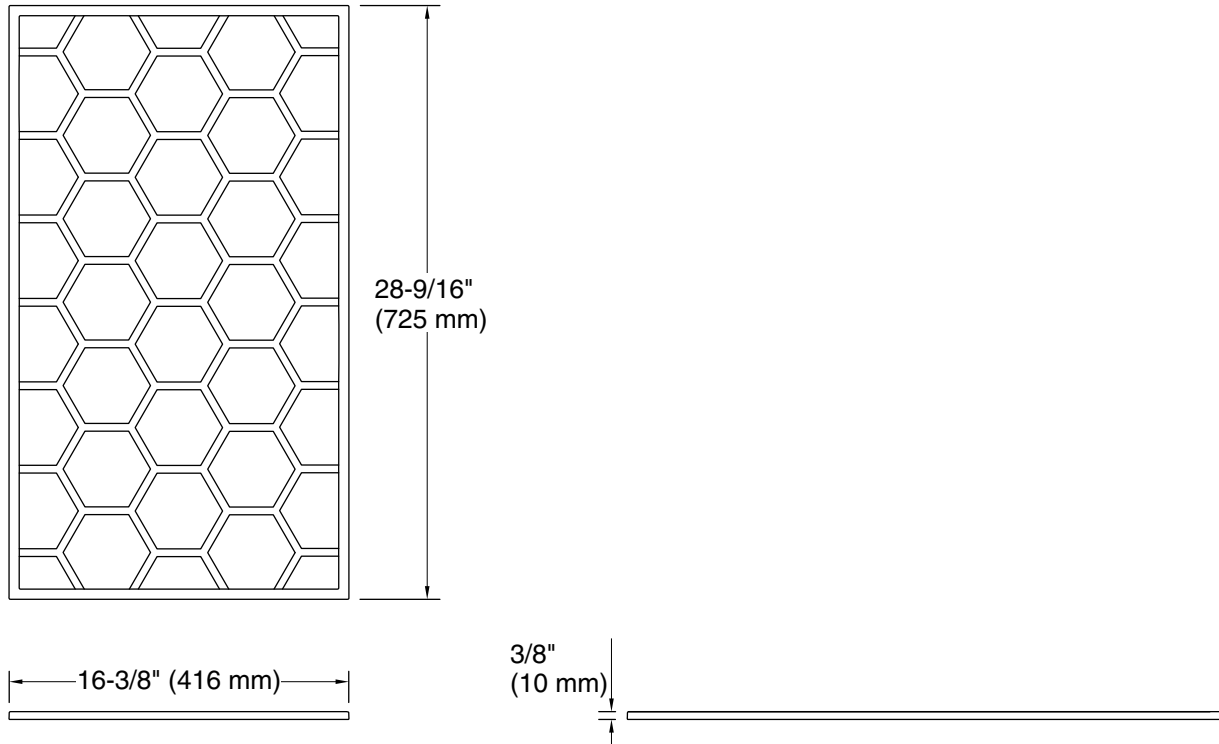

Technical Information

All product dimensions are nominal.

Material: Plastic