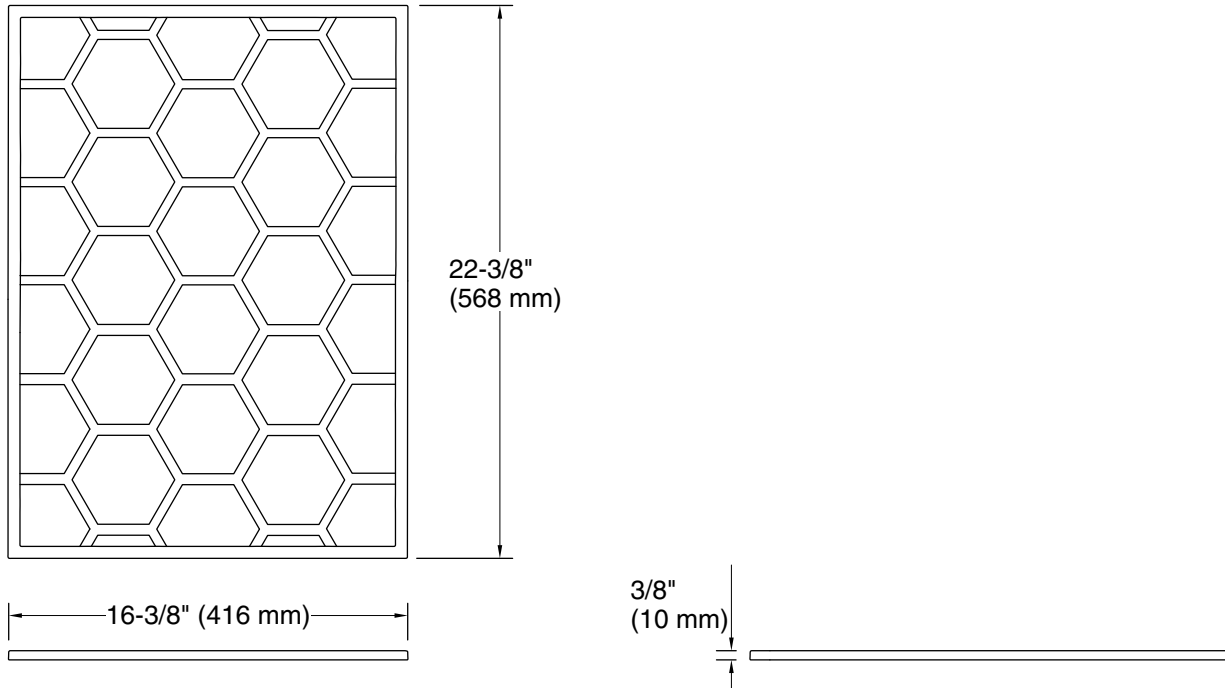

Technical Information

All product dimensions are nominal.

Material: Plastic