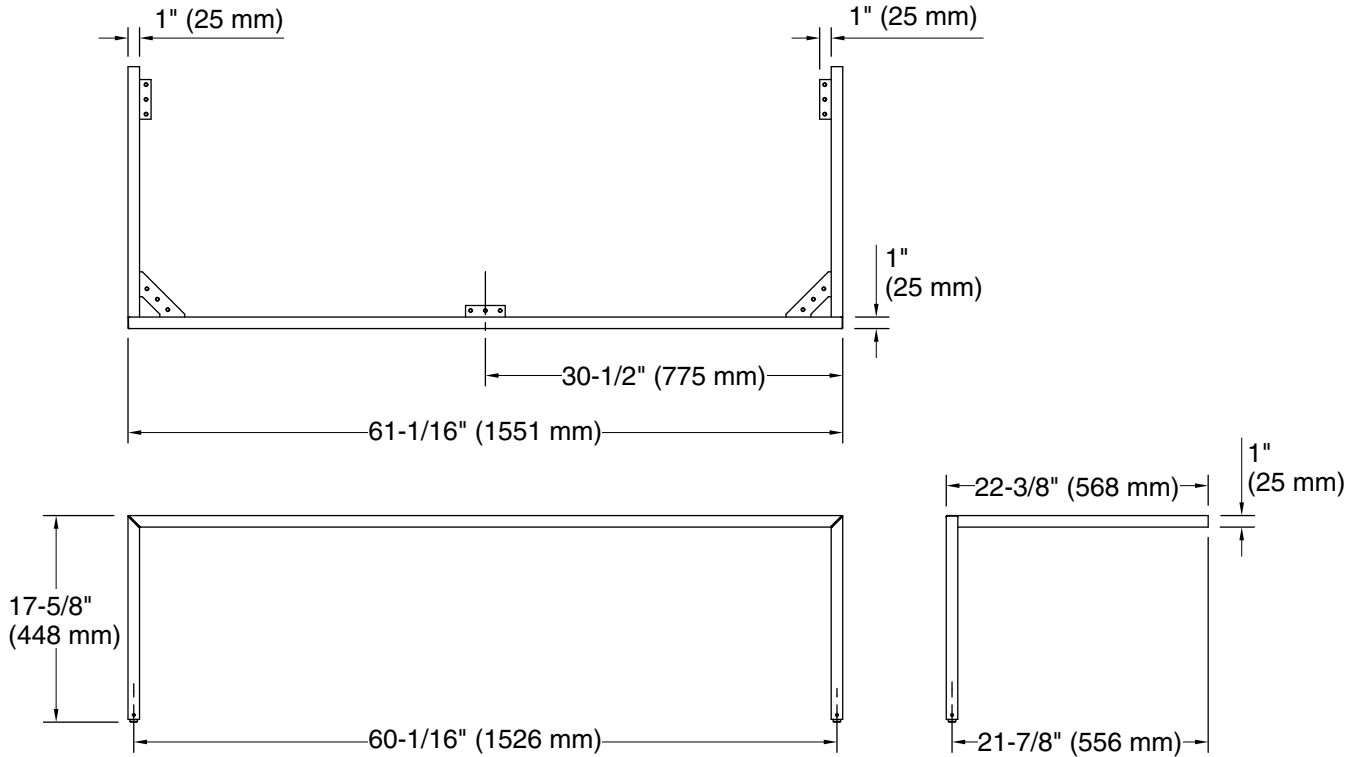

Technical Information

All product dimensions are nominal.

Material: Stainless Steel

Notes

Install this product according to the installation instructions.