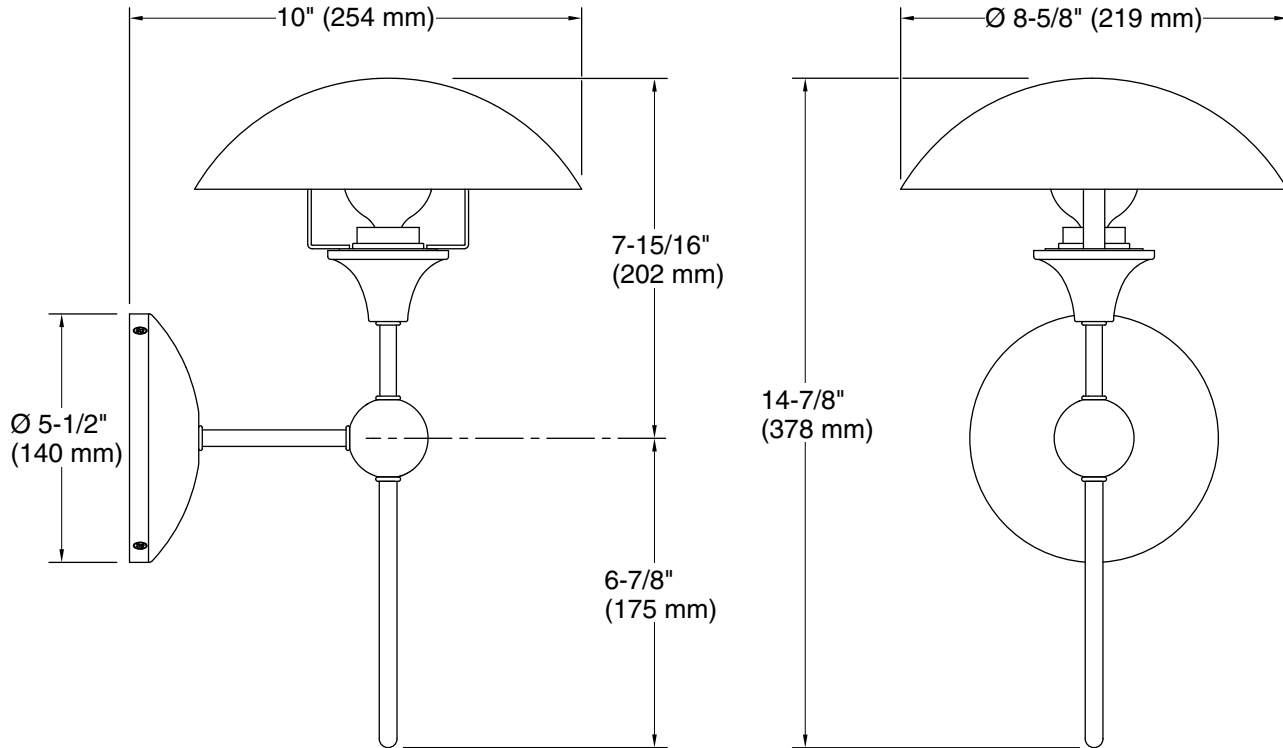

Required Electrical Service

One dedicated circuit required.

120 V, 0.5 A, 60 Hz

Technical Information

All product dimensions are nominal.

Material: Steel, Aluminum, Brass

Number of Lights: 1

Lighting Type: Socket-based

Socket Type: E-12 Candelabra

Number of Shades: 1

Shade Type: Metal

Hanging Type: Non-hanging