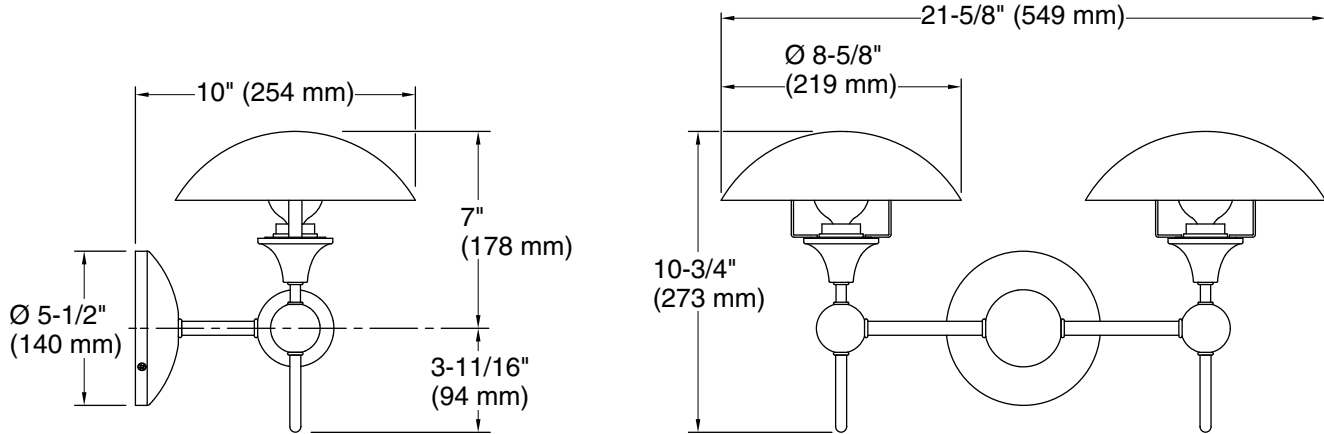

Required Electrical Service

One dedicated circuit required.

Lights: 120 V, 1 A, 60 Hz

Technical Information

All product dimensions are nominal.

Material: Steel, Aluminum, Brass

Number of Lights: 2

Lighting Type: Socket-based

Socket Type: E-12 Candelabra

Number of Shades: 2

Shade Type: Metal

Hanging Type: Non-hanging

Electrical component Socket Rating: 60 Hz, 60 W
rating: