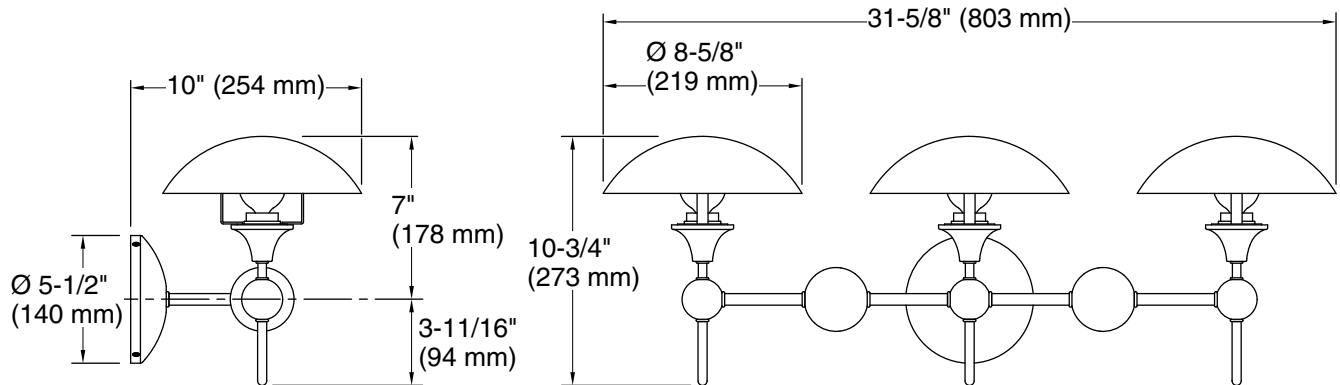

Required Electrical Service

One dedicated circuit required.

Lights: 120 V, 1.25 A, 60 Hz

Technical Information

All product dimensions are nominal.

Material: Steel, Aluminum, Anodized Aluminum

Number of Lights: 3

Lighting Type: Socket-based

Socket Type: E-12 Candelabra

Number of Shades: 3

Shade Type: Metal

Hanging Type: Non-hanging

Electrical component Socket Rating: 60 Hz, 60 W
rating: