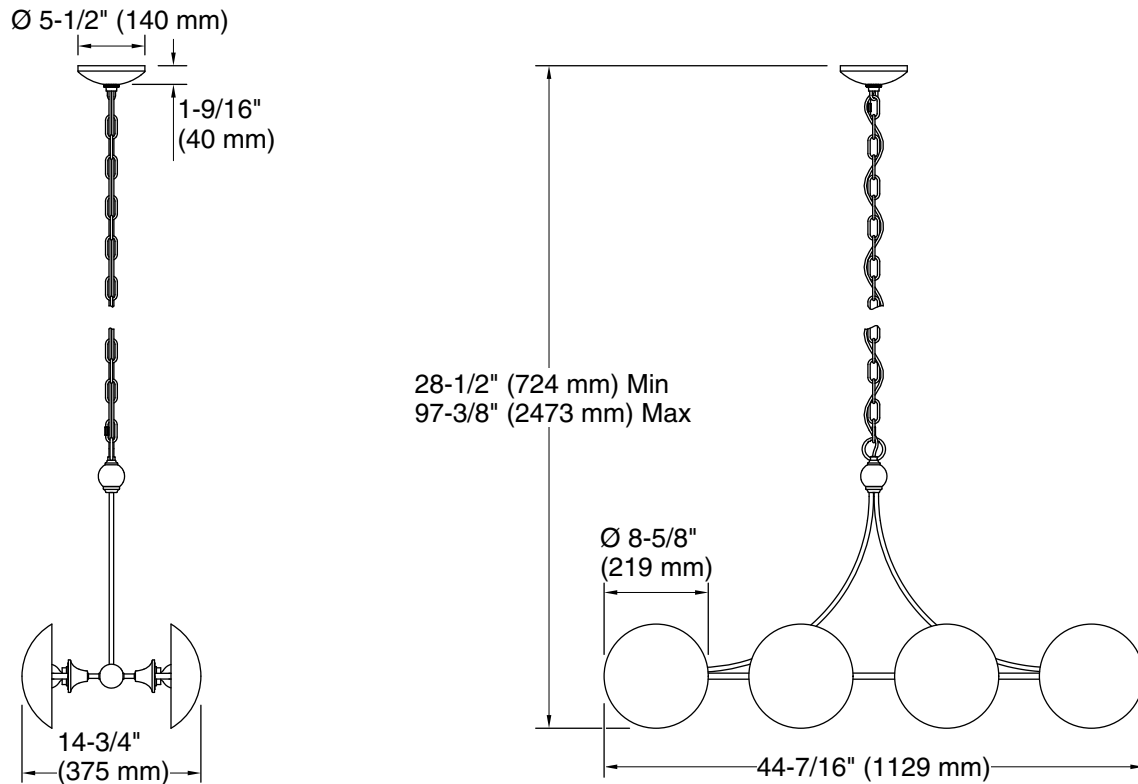

Required Electrical Service

One dedicated circuit required.

Lights: 120 V, 4 A, 60 Hz

Technical Information

All product dimensions are nominal.

Material: Steel, Aluminum, Brass

Number of Lights: 8

Lighting Type: Socket-based

Socket Type: E-12 Candelabra

Number of Shades: 8

Shade Type: Metal

Hanging Type: Chain

Height: $28\text{-}1/2"$ (724 mm) - $97\text{-}3/8"$ (2474 mm)

Electrical component rating: Socket Rating: 60 Hz, 60 W