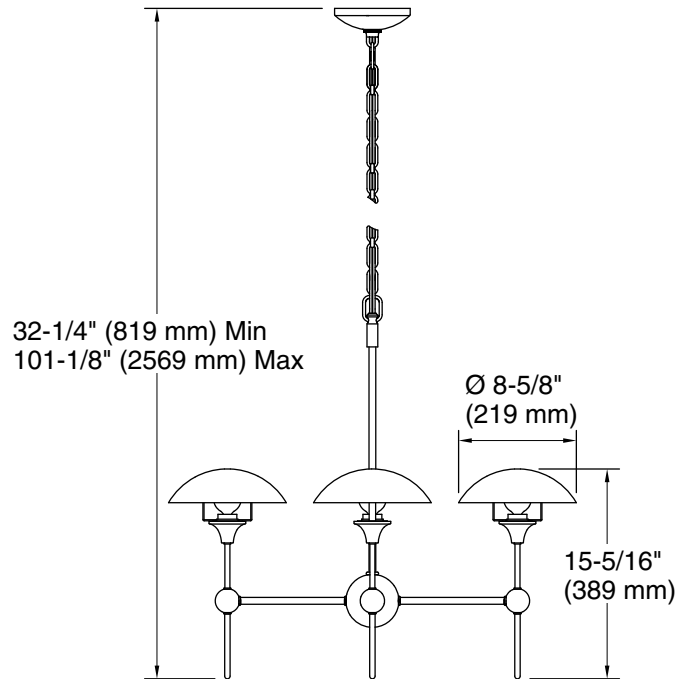

Required Electrical Service

One dedicated circuit required.

Lights: 120 V, 2 A, 60 Hz

Technical Information

All product dimensions are nominal.

Material: Steel, Aluminum, Brass

Number of Lights: 4

Lighting Type: Socket-based

Socket Type: E-12 Candelabra

Number of Shades: 4

Shade Type: Metal

Hanging Type: Chain

Height: $32\text{-}1/4"$ (819 mm) - $101\text{-}1/8"$ (2569 mm)

Electrical component Socket Rating: 60 Hz, 60 W
rating: