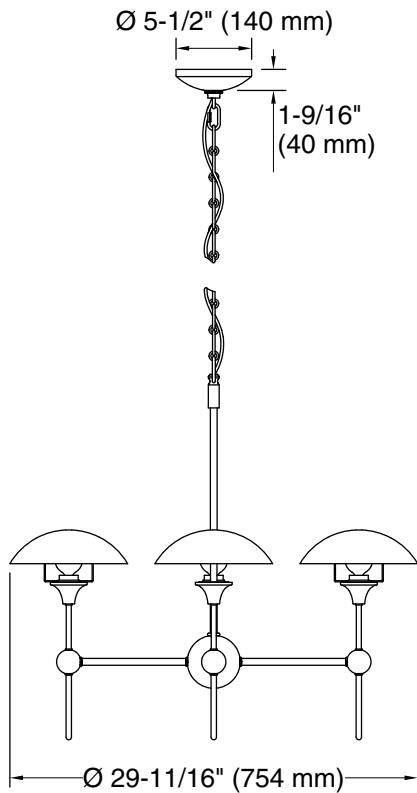

Required Electrical Service

One dedicated circuit required.

Lights: 120 V, 2 A, 60 Hz

Technical Information

All product dimensions are nominal.

Material: Steel, Aluminum, Brass

Number of Lights: 4

Lighting Type: Socket-based

Socket Type: E-12 Candelabra

Number of Shades: 4

Shade Type: Metal

Hanging Type: Chain

Height: $32\text{-}1/4"$ (819 mm) - $101\text{-}1/8"$ (2569 mm)

Electrical component Socket Rating: 60 Hz, 60 W
rating: