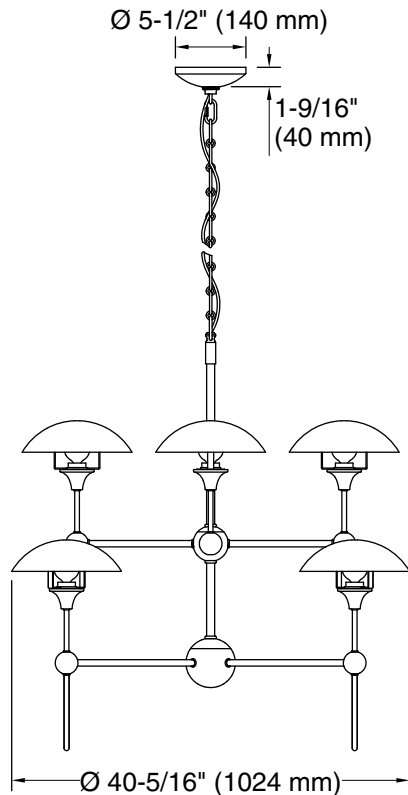

Required Electrical Service

One dedicated circuit required.

Lights: 120 V, 4 A, 60 Hz

Technical Information

All product dimensions are nominal.

Material: Steel, Brass, Aluminum

Number of Lights: 8

Lighting Type: Socket-based

Socket Type: E-12 Candelabra

Number of Shades: 8

Shade Type: Metal

Hanging Type: Chain

Height: $38\text{-}1\text{/}4\text{'}$ (972 mm) -
 $107\text{-}3\text{/}16\text{'}$ (2722 mm)

Electrical component Socket Rating: 60 Hz, 60 W
rating: