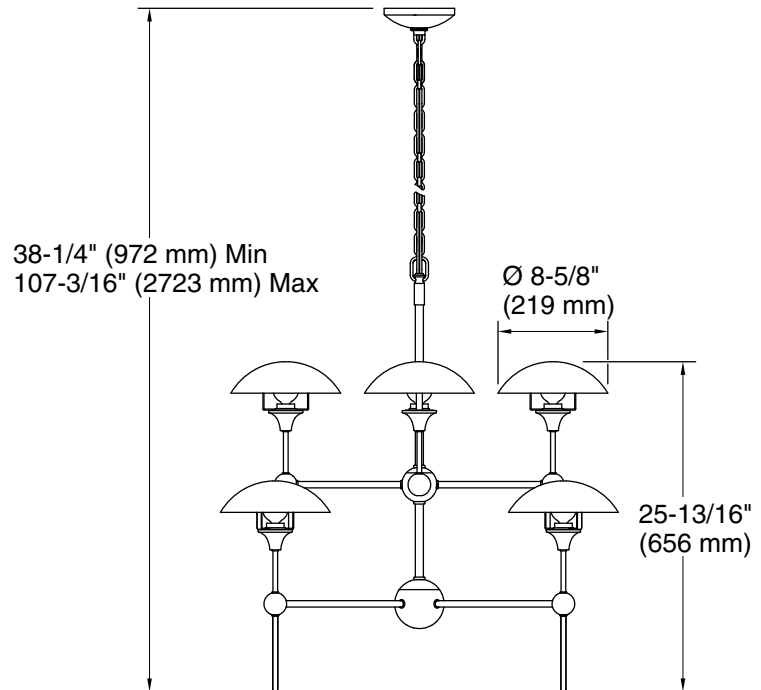

Required Electrical Service

One dedicated circuit required.

Lights: 120 V, 4 A, 60 Hz

Technical Information

All product dimensions are nominal.

Material: Steel, Brass, Aluminum

Number of Lights: 8

Lighting Type: Socket-based

Socket Type: E-12 Candelabra

Number of Shades: 8

Shade Type: Metal

Hanging Type: Chain

Height: $38\text{-}1\text{/}4\text{'}$ (972 mm) -
 $107\text{-}3\text{/}16\text{'}$ (2722 mm)

Electrical component Socket Rating: 60 Hz, 60 W
rating: