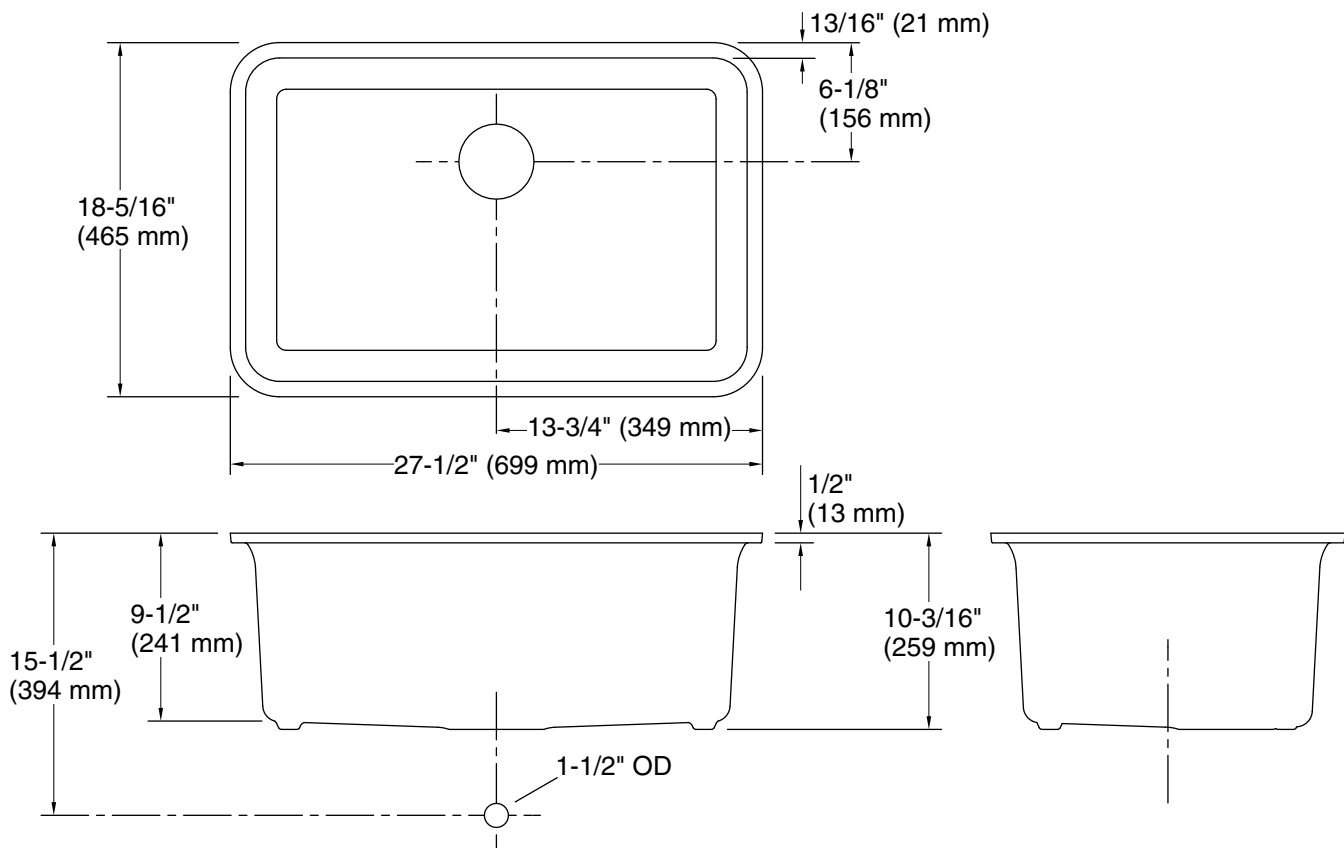

## Features

- 30" (762 mm) minimum base cabinet width
- Single bowl
- 9-1/2" (241 mm) depth provides generous workspace
- Includes K-80038 bottom sink rack
- Includes cutout templates and installation clips
- Matte finish offers rich, dimensional color

## Technical Information

All product dimensions are nominal.

Basin configuration: Single Bowl

Min. base cabinet width: 30" (762 mm)

Bowl area (Only):  
Length: 25-9/16" (649 mm)  
Width: 16-3/8" (416 mm)  
Bowl depth: 9-1/2" (241 mm)  
Water depth: 9-1/2" (241 mm)