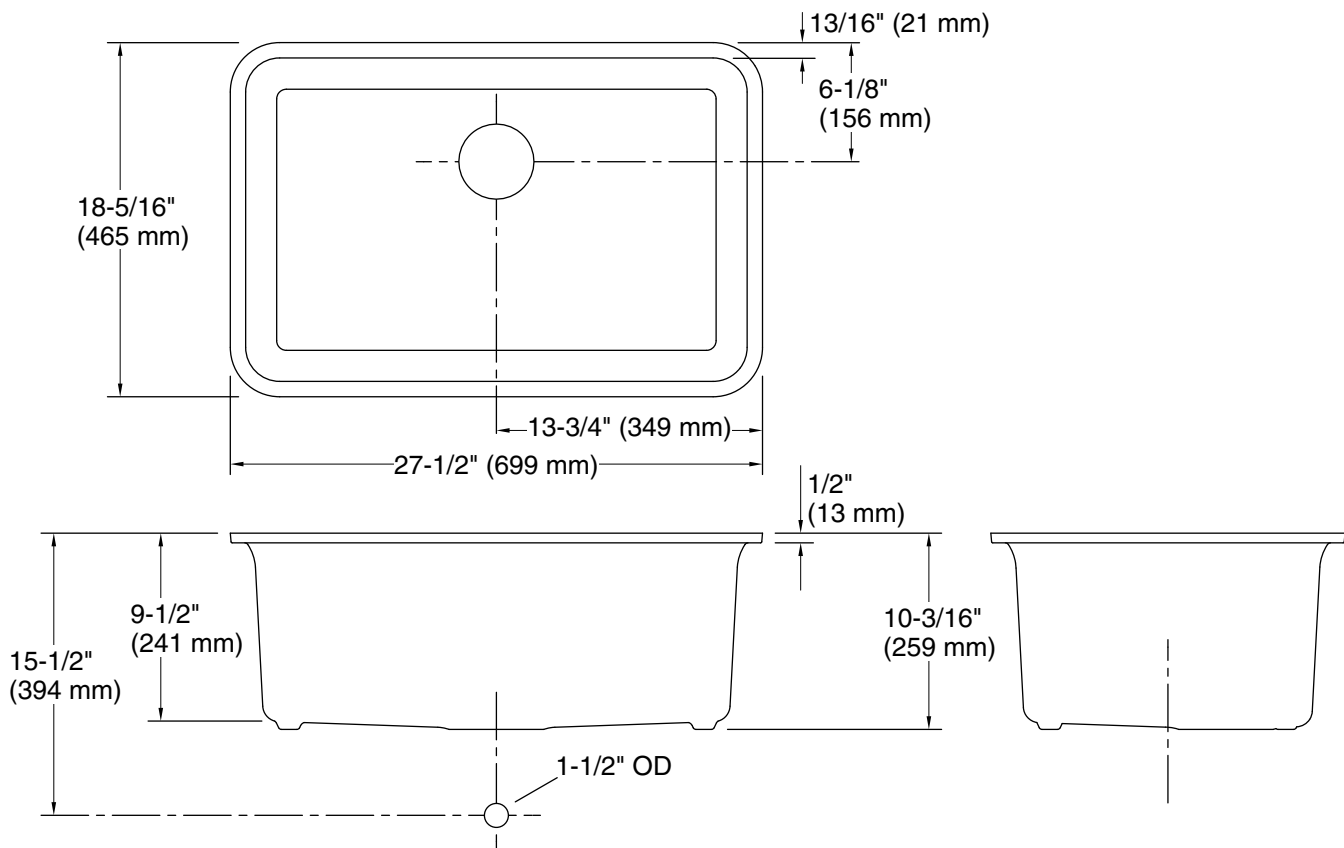

Features

- 30" (762 mm) minimum base cabinet width
- Single bowl
- 9-1/2" (241 mm) depth provides generous workspace
- Includes K-80038 bottom sink rack
- Includes cutout templates and installation clips
- Matte finish offers rich, dimensional color

Technical Information

All product dimensions are nominal.

Basin configuration: Single Bowl

Min. base cabinet width: 30" (762 mm)

Bowl area (Only): Length: 25-9/16" (649 mm)
Width: 16-3/8" (416 mm)
Bowl depth: 9-1/2" (241 mm)
Water depth: 9-1/2" (241 mm)