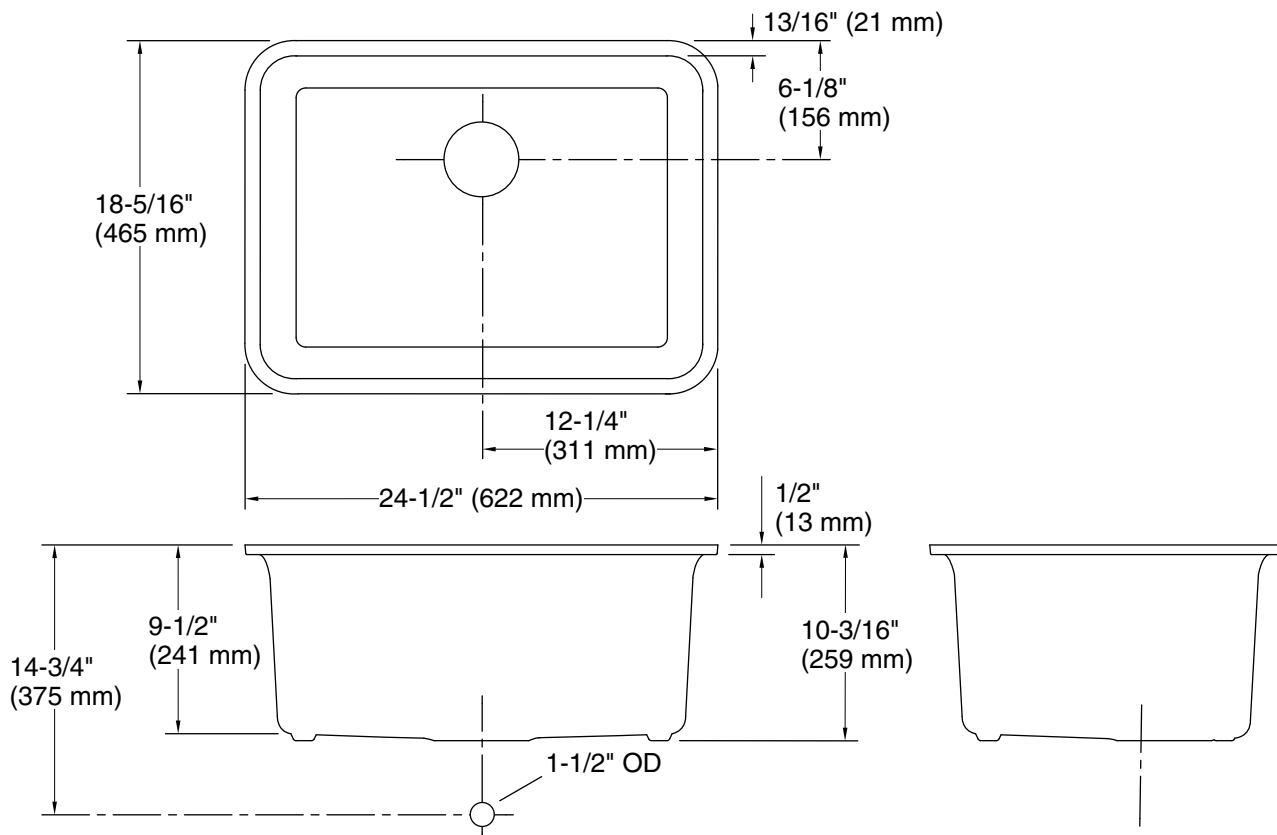

Features

- 27" (686 mm) minimum base cabinet width
- Single bowl
- 9-1/2" (241 mm) depth provides generous workspace
- Includes K-80037 bottom sink rack
- Includes cutout templates and installation clips
- Matte finish offers rich, dimensional color

Technical Information

All product dimensions are nominal.

Basin configuration: Single Bowl

Min. base cabinet width: 27" (686 mm)

Bowl area (Only): Length: 22-9/16" (573 mm)
 Width: 16-3/8" (416 mm)
 Bowl depth: 9-1/2" (241 mm)
 Water depth: 9-1/2" (241 mm)