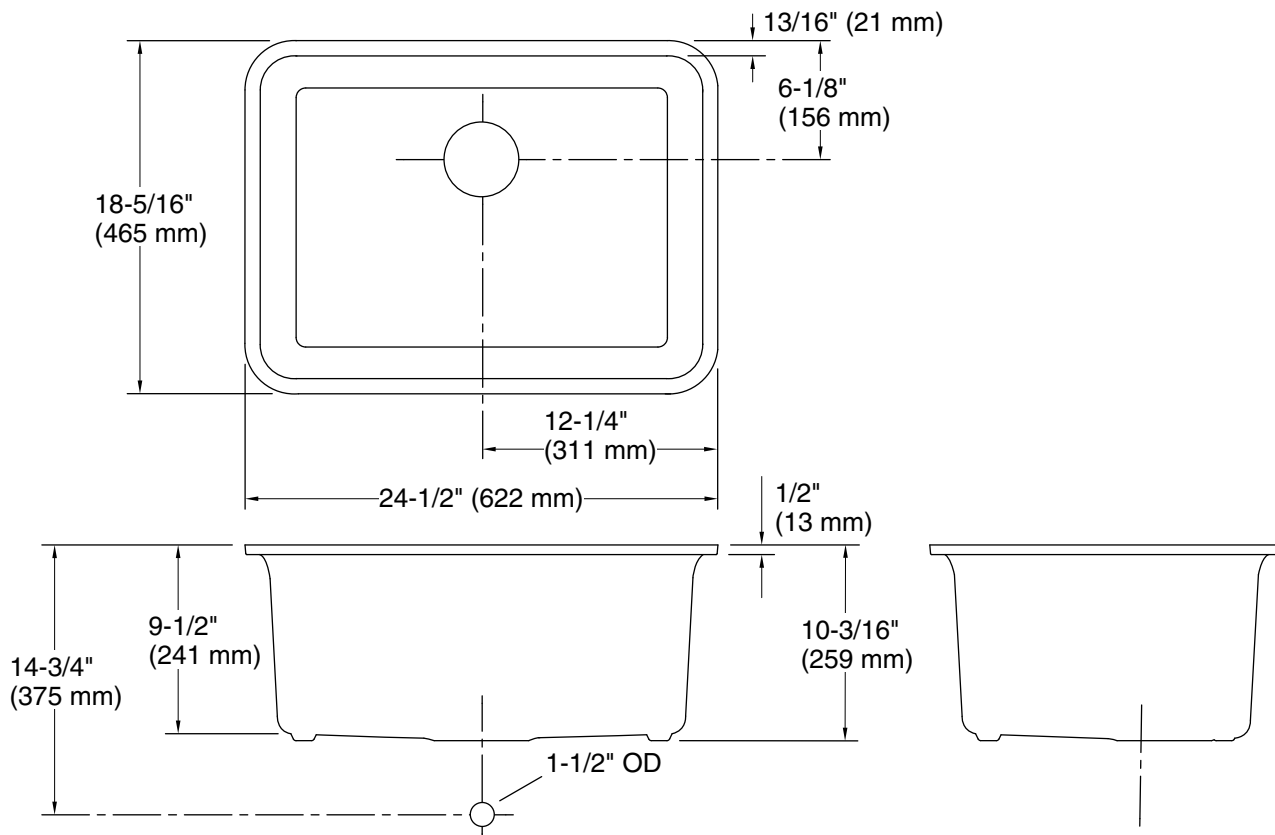

Features

- 27" (686 mm) minimum base cabinet width
- Single bowl
- 9-1/2" (241 mm) depth provides generous workspace
- Includes K-80037 bottom sink rack
- Includes cutout templates and installation clips
- Matte finish offers rich, dimensional color

Technical Information

All product dimensions are nominal.

Basin configuration: Single Bowl

Min. base cabinet width: 27" (686 mm)

Bowl area (Only): Length: 22-9/16" (573 mm)
 Width: 16-3/8" (416 mm)
 Bowl depth: 9-1/2" (241 mm)
 Water depth: 9-1/2" (241 mm)