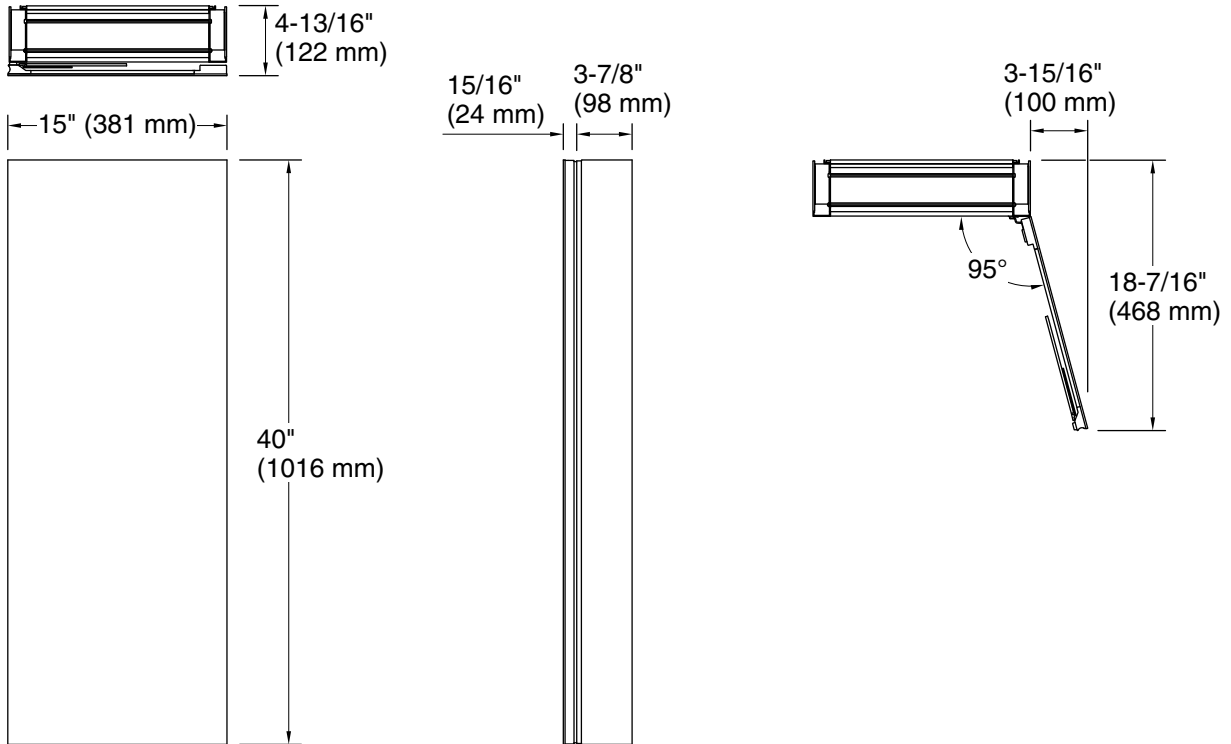

## Required Products/Accessories

K-28033 40" mirrored side kit for medicine cabinet

## Technical Information

All product dimensions are nominal.

## Notes

Install this product according to the installation instructions.

When determining the height of the medicine cabinet, ensure the mirrored door will clear all obstacles (such as a faucet). A minimum distance of 3" (76 mm) is required.