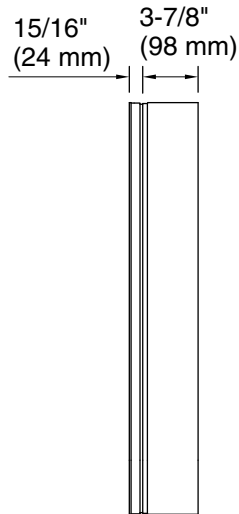

Features

- Front mirror, inside door mirror, and back panel mirror provide superior visibility
- Four adjustable tempered-glass shelves
- Finish-matched cabinet interior
- Vertically adjustable 3x magnifying mirror on inside of door
- Slow-close door prevents slamming
- Two-way adjustable hinges with 108° opening capability for easy cabinet access

Required Products/Accessories

K-28033 40" mirrored side kit for medicine cabinet

Codes/Standards

None Applicable

KOHLER® One-Year Limited Warranty

See website for detailed warranty information.

Technical Information

All product dimensions are nominal.

Notes

Install this product according to the installation instructions.

When determining the height of the medicine cabinet, ensure the mirrored door will clear all obstacles (such as a faucet). A minimum distance of 3" (76 mm) is required.