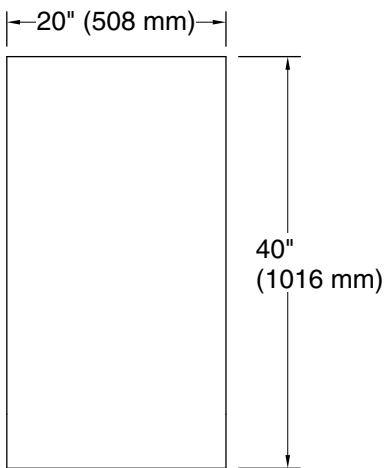

Technical Information

All product dimensions are nominal.

Notes

Install this product according to the installation instructions.

When determining the height of the medicine cabinet, ensure the mirrored door will clear all obstacles (such as a faucet). A minimum distance of 3" (76 mm) is required.