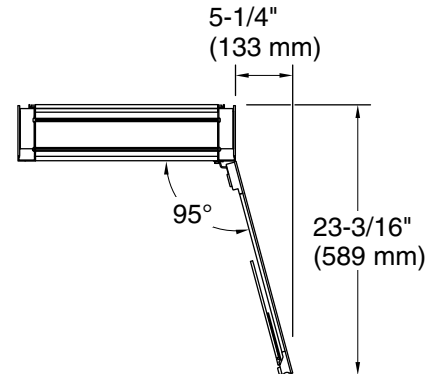

Required Products/Accessories

K-28033 40" mirrored side kit for medicine cabinet

Codes/Standards

None Applicable

KOHLER® One-Year Limited Warranty

See website for detailed warranty information.

Technical Information

All product dimensions are nominal.

Notes

Install this product according to the installation instructions.

When determining the height of the medicine cabinet, ensure the mirrored door will clear all obstacles (such as a faucet). A minimum distance of 3" (76 mm) is required.