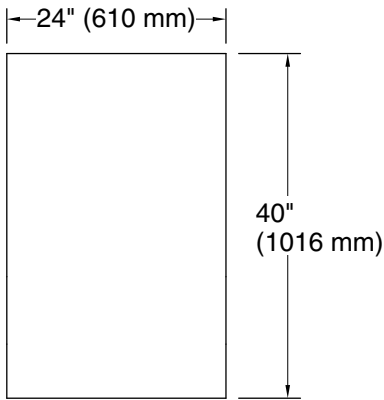

Technical Information

All product dimensions are nominal.

Notes

Install this product according to the installation instructions.

When determining the height of the medicine cabinet, ensure the mirrored door will clear all obstacles (such as a faucet). A minimum distance of 3" (76 mm) is required.