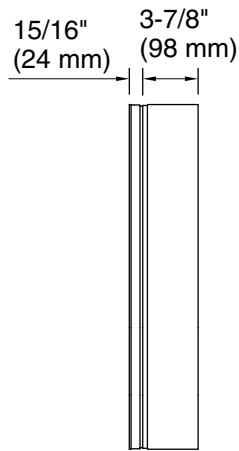

Features

- Front mirror, inside door mirror, and back panel mirror provide superior visibility
- Four adjustable tempered-glass shelves
- Finish-matched cabinet interior
- Vertically adjustable 3x magnifying mirror on inside of door
- Slow-close door prevents slamming
- Two-way adjustable hinges with 108° opening capability for easy cabinet access

Required Products/Accessories

K-28033 40" mirrored side kit for medicine cabinet

Codes/Standards

None Applicable

KOHLER® One-Year Limited Warranty

See website for detailed warranty information.

Technical Information

All product dimensions are nominal.

Notes

Install this product according to the installation instructions.

When determining the height of the medicine cabinet, ensure the mirrored door will clear all obstacles (such as a faucet). A minimum distance of 3" (76 mm) is required.