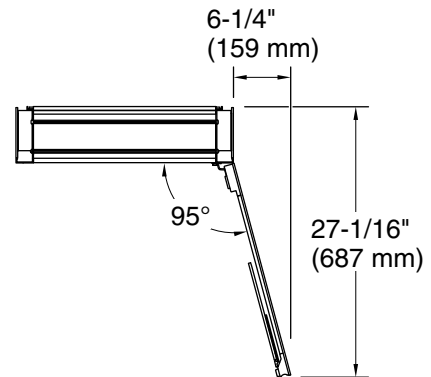

Required Products/Accessories

K-28033 40" mirrored side kit for medicine cabinet

Codes/Standards

None Applicable

KOHLER® One-Year Limited Warranty

See website for detailed warranty information.

Technical Information

All product dimensions are nominal.

Notes

Install this product according to the installation instructions.

When determining the height of the medicine cabinet, ensure the mirrored door will clear all obstacles (such as a faucet). A minimum distance of 3" (76 mm) is required.