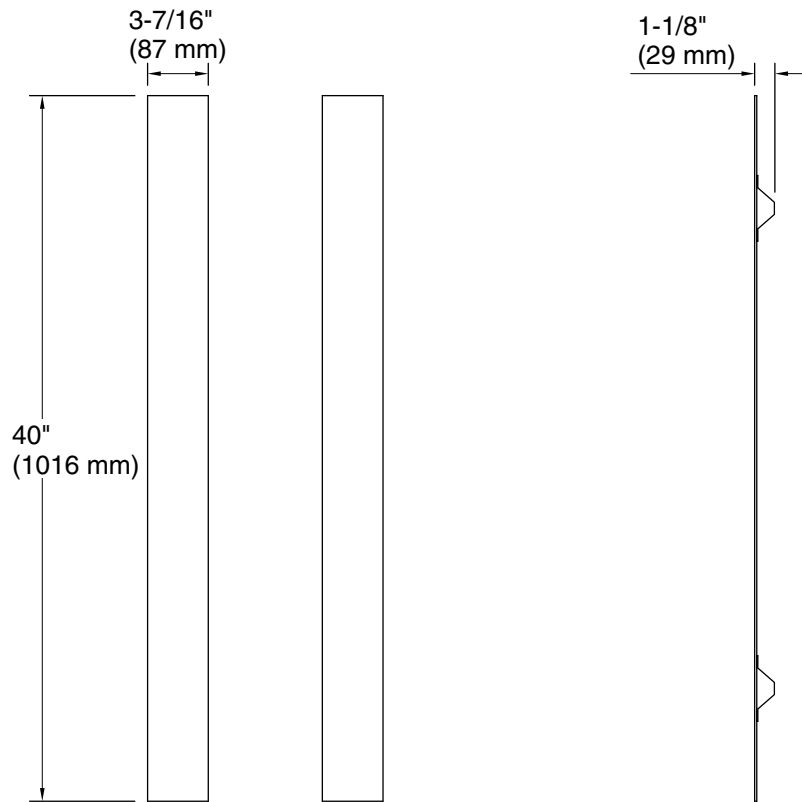

Technical Information

All product dimensions are nominal.

Notes

Install this product according to the installation guide.