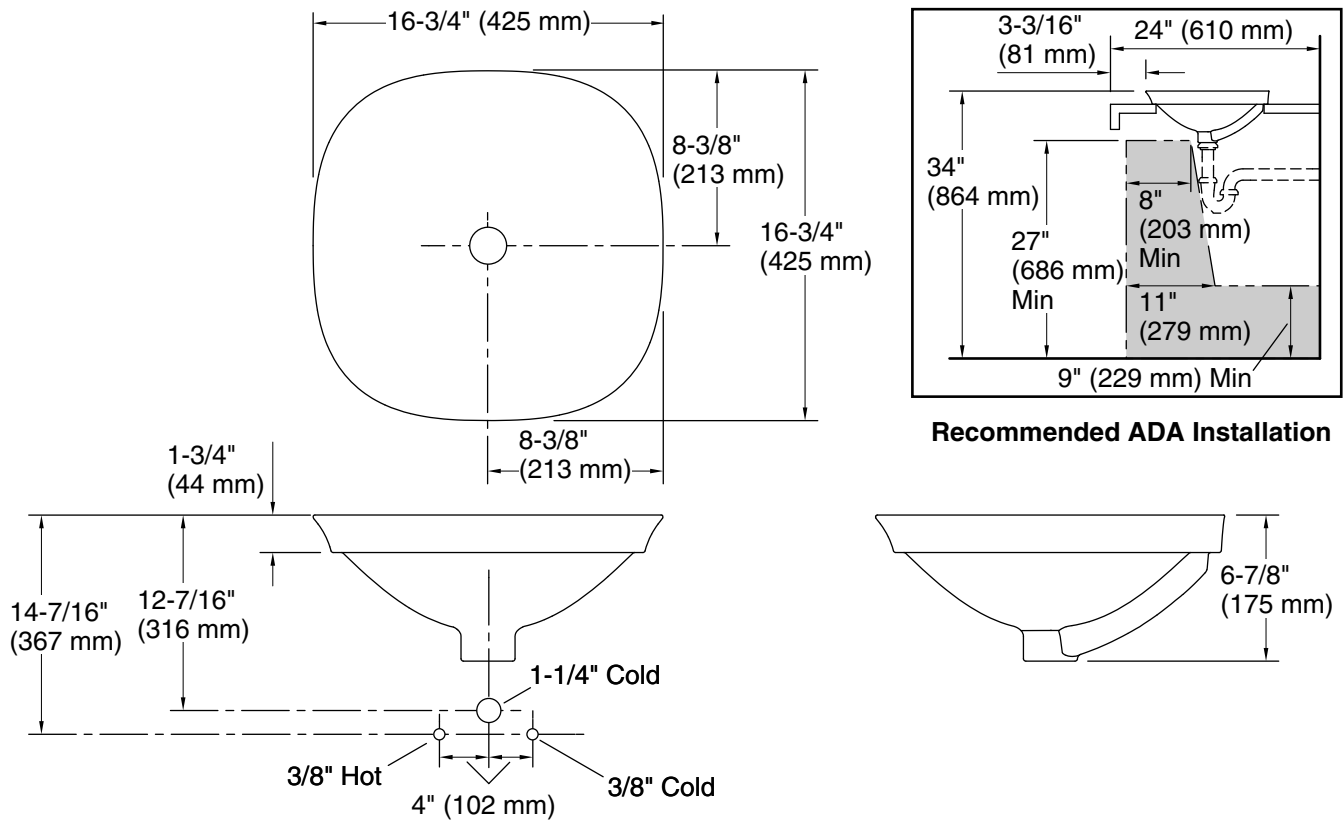

0

White

Technical Information

All product dimensions are nominal.

Basin configuration: Single Bowl
 Min. base cabinet width: 20" (508 mm)

Bowl area: Length: 16-7/16" (418 mm)
 Width: 16-7/16" (418 mm)
 Bowl depth: 5-3/16" (132 mm)
 Water depth: 5-3/16" (132 mm)

With overflow: No
 Drain hole: 1-3/4" (45 mm)
 Template: Drop-in, 1527648-7, required, included

Notes

Install this product according to the installation instructions.

NOTICE: Countertop manufacturer or cutter must use the current product template available at www.kohler.com or by calling 1-800-4KOHLER. Kohler Co. is not responsible for cutout errors when the incorrect cut-out template is used.