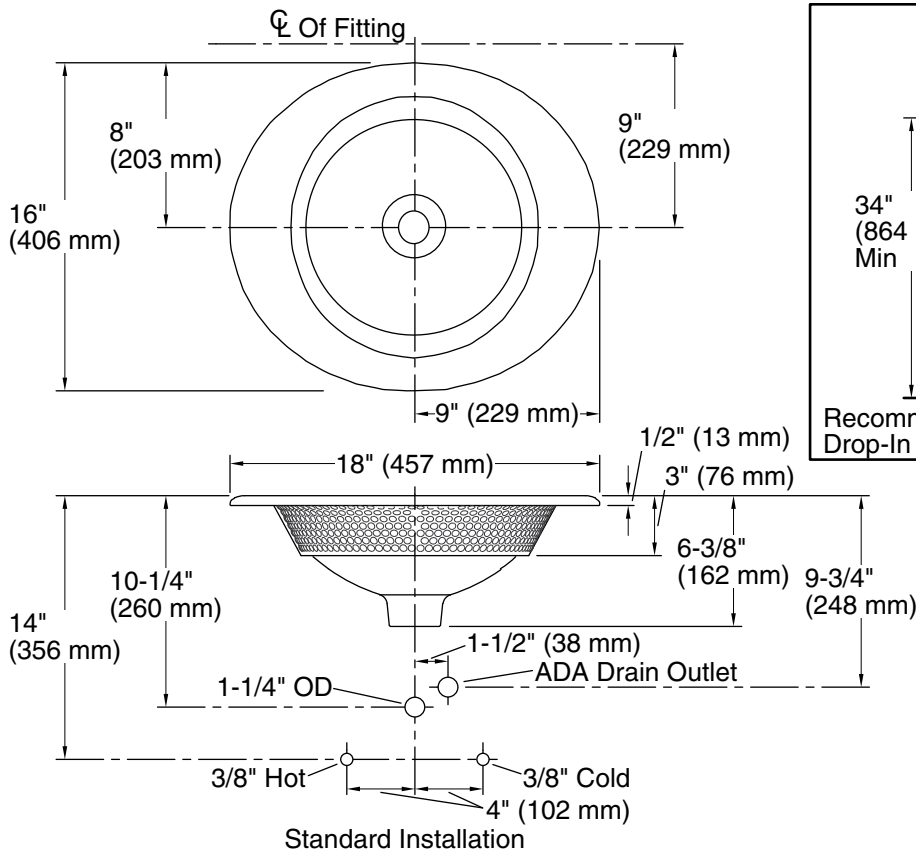

Iron Bell®

18" oval drop-in bathroom sink, no overflow
K-2804

Features

- Oval basin
- Textured pattern on underside
- No faucet holes; requires wall- or counter-mount faucet

Material

- KOHLER® enameled cast iron

11-1-2024 23:23 - US/CA

THE BOLD LOOK
OF **KOHLER®**

Technical Information

All product dimensions are nominal.

Basin configuration:	Single Bowl
Bowl area (Only):	Length: 13" (330 mm) Width: 12" (305 mm) Water depth: 4-3/8" (111 mm)
With overflow:	No
Drain hole:	1-3/4" (44 mm)
Template:	115887-7, required, included

Notes

Install this product according to the installation instructions.

Product does not have overflow.

Spout must be a minimum of 5" (127 mm) long for adequate clearance into the bathroom sink when installed with the centerline as shown.