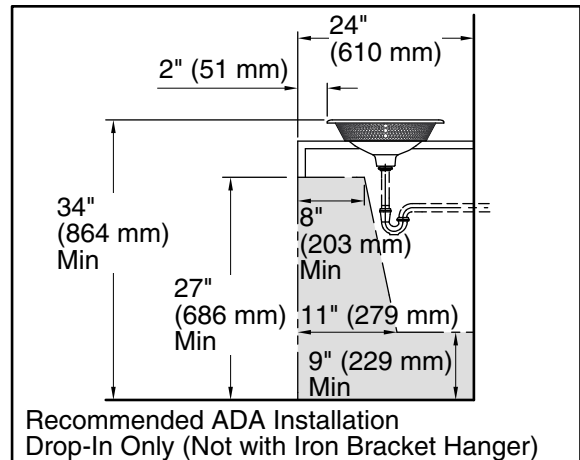

11-1-2024 23:23 - US/CA

THE BOLD LOOK
OF **KOHLER®**

Technical Information

All product dimensions are nominal.

Basin configuration:	Single Bowl
Bowl area (Only):	Length: 13" (330 mm) Width: 12" (305 mm) Water depth: 4-3/8" (111 mm)
With overflow:	No
Drain hole:	1-3/4" (44 mm)
Template:	115887-7, required, included

Notes

Install this product according to the installation instructions.

Product does not have overflow.

Spout must be a minimum of 5" (127 mm) long for adequate clearance into the bathroom sink when installed with the centerline as shown.