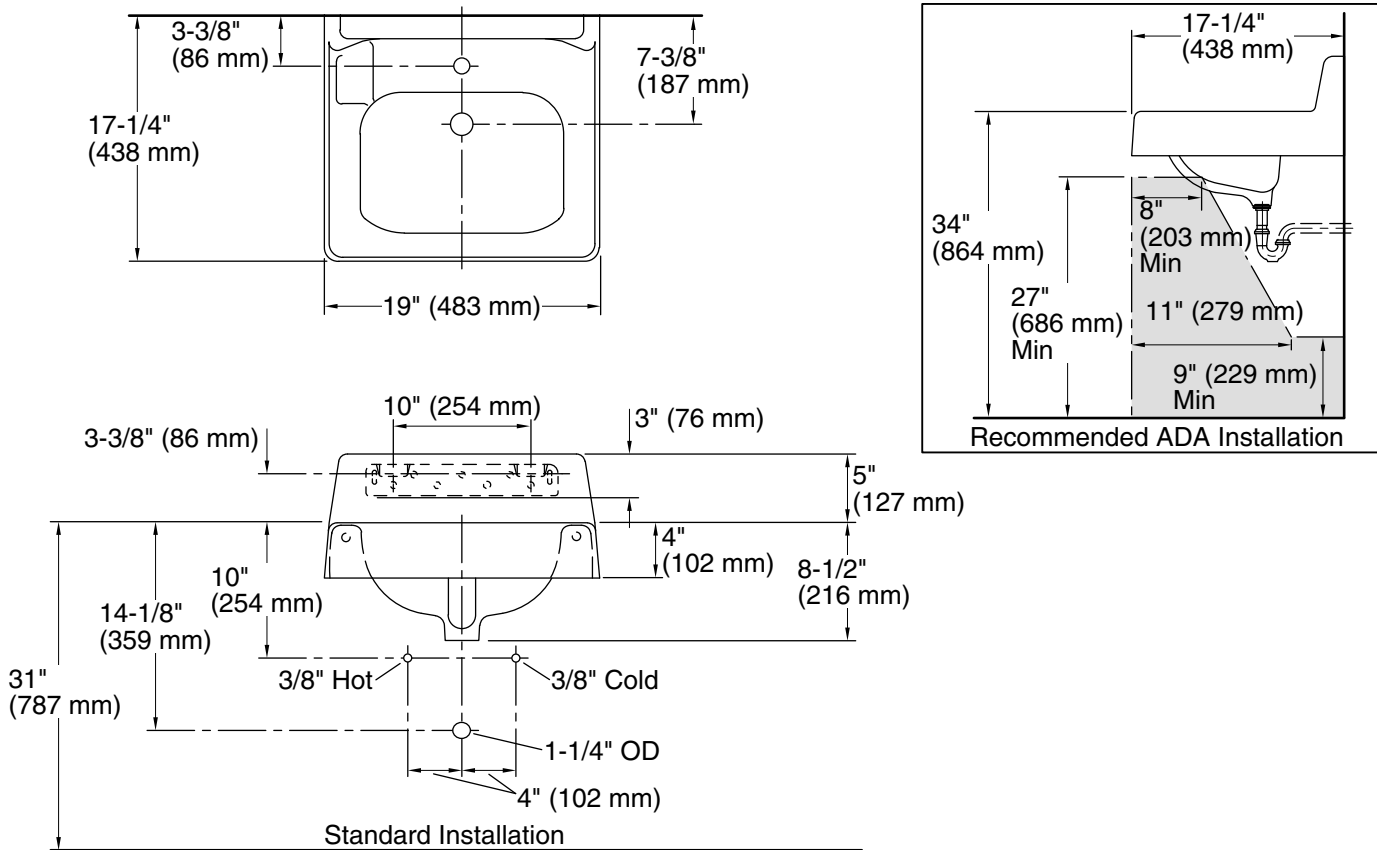

Technical Information

All product dimensions are nominal.

Basin configuration:	Single Bowl
Bowl area (Only):	Length: 15" (381 mm) Width: 10" (254 mm) Water depth: 5" (127 mm)
With overflow:	Yes
Number of deck holes:	1
Faucet hole(s):	1-3/8" (35 mm)
Drain hole:	1-3/4" (44 mm)

Notes

Install this product according to the installation instructions.

ADA compliant when installed to the specific requirements of these regulations.