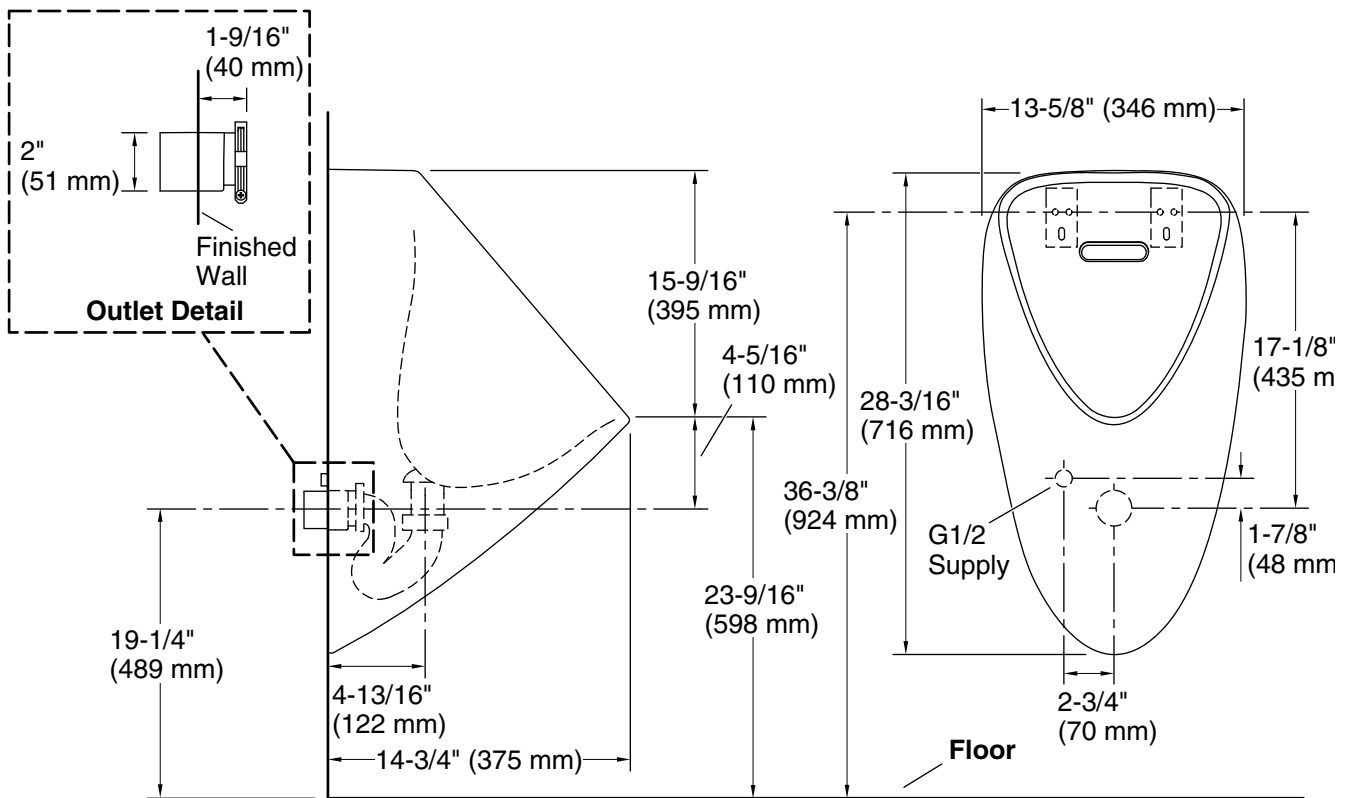

### Features

- Compact, modern washdown urinal with no exposed bolt connections
- 0.125 - 0.66 gpf (0.5 - 2.5 lpf)
- Winning design is perfect for contemporary bathrooms
- Smooth contours make cleaning fixture fast and easy
- Back wall design provides superior splash containment
- Delivers dependable water-saving performance and added hygiene
- Extended lip helps keep floor cleaner
- 3/4" (19 mm) rear spud

### Installation

- Trapway secures urinal to wall, eliminating bolts for a faster installation
- Wall-mount

### Technical Information

All product dimensions are nominal.

Spud size: 3/4, Inlet, Rear

Min. Water per Flush: 0.125 gpf (0.5 lpf)

Max. Water per Flush: 0.8 gpf (2.5 lpf)

Designed for the above water use when installed with a water-saving flushometer.