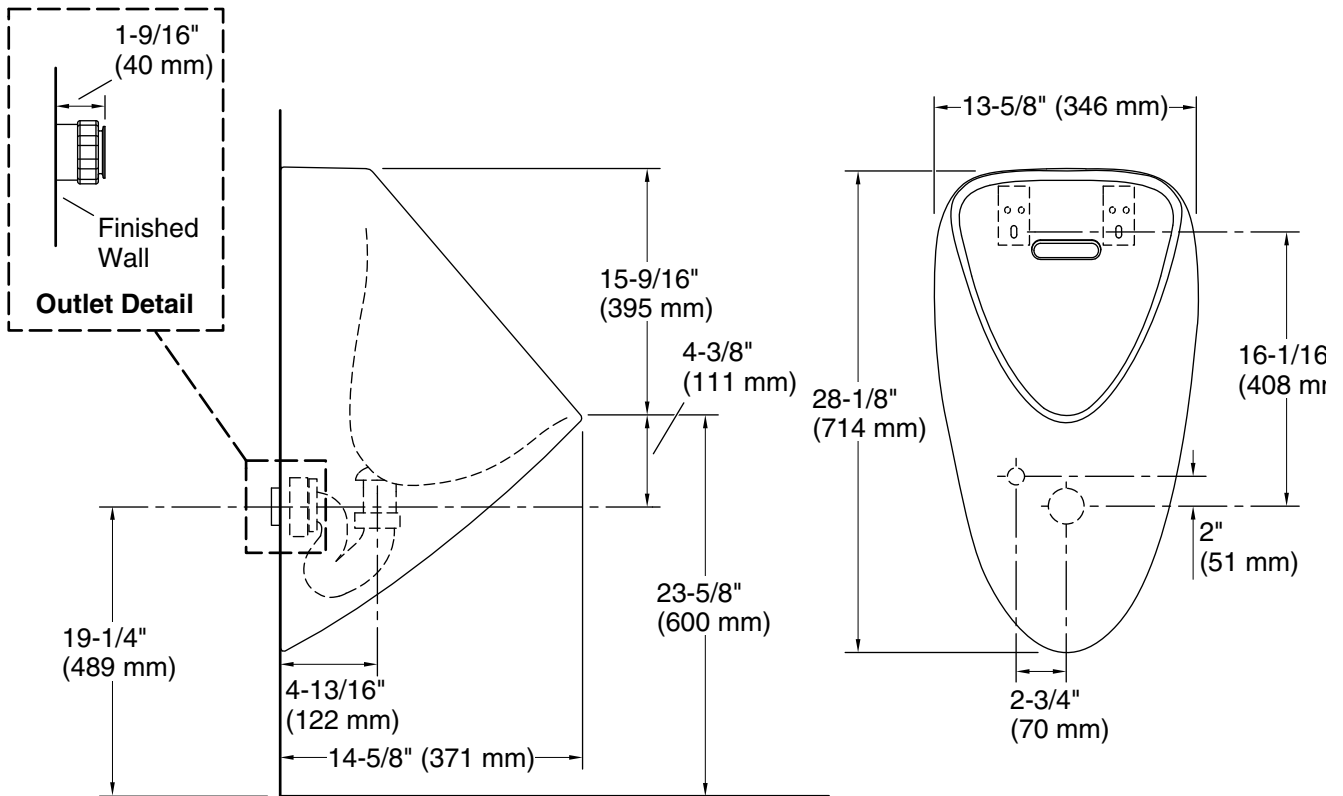

Technical Information

All product dimensions are nominal.

Min. Water per Flush: 0.125 gpf (0.5 lpf)

Max. Water per Flush: 0.125 gpf (0.5 lpf)

Designed for the above water use when installed with a water-saving flushometer.

Notes

Designed only for use with a 0.125 gpf (0.5 lpf) flushometer.

Install this product according to the installation instructions.