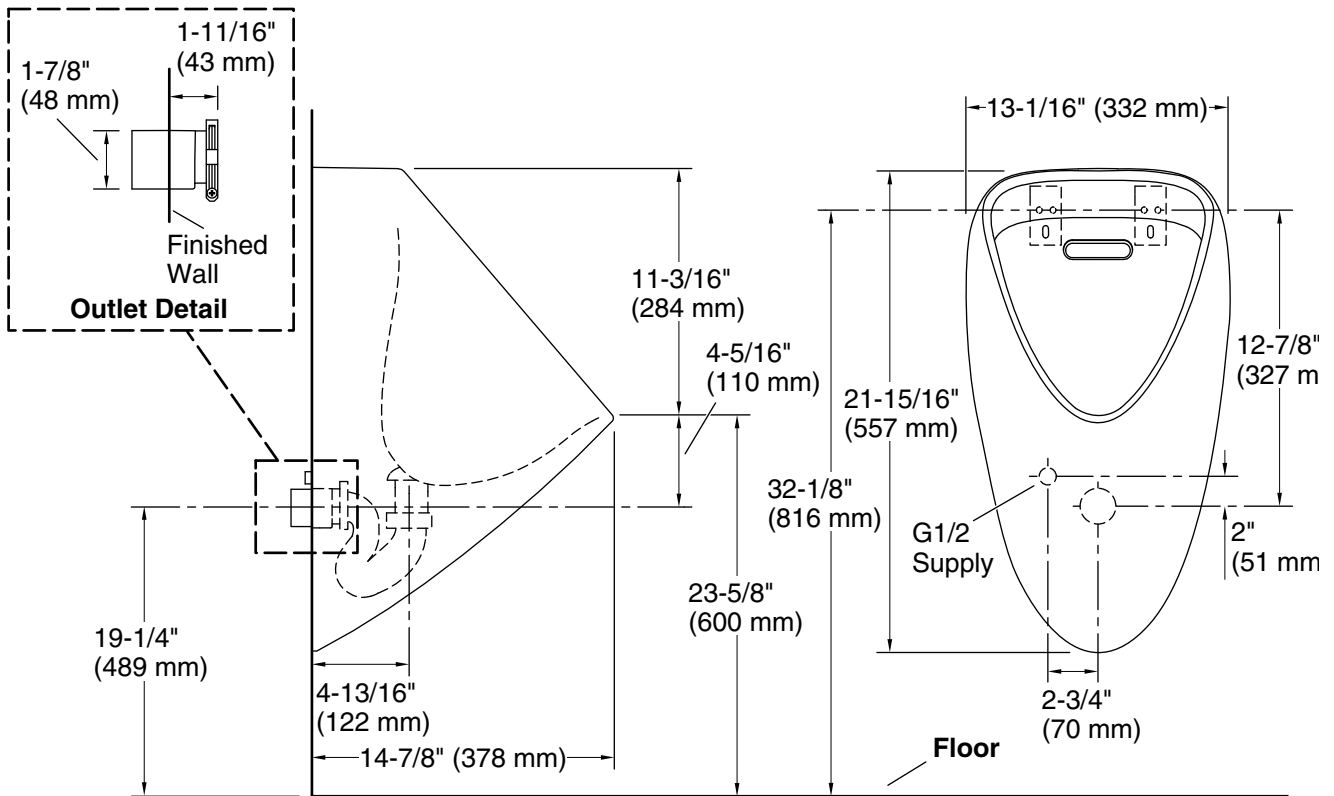

Features

- Compact, modern washdown urinal with no exposed bolt connections
- 0.125 gpf (0.47 lpf)
- Touchless urinals deliver dependable water-saving performance and added hygiene
- Winning design is perfect for contemporary bathrooms
- Smooth contours make cleaning fixture fast and easy
- Back wall design provides superior splash containment
- Delivers dependable water-saving performance and added hygiene
- Extended lip helps keep floor cleaner
- G 1/2" rear spud

Material

- Vitreous china urinal

Installation

- Trapway secures urinal to wall, eliminating bolts for a faster installation
- Wall-mount

Codes/Standards

Plumbing Standards

GB 28377

GB/T 6952

See website for detailed warranty information.

Technical Information

All product dimensions are nominal.

Min. Water per Flush: 0.125 gpf (0.5 lpf)

Max. Water per Flush: 0.125 gpf (0.5 lpf)

Designed for the above water use when installed with a water-saving flushometer.

Notes

Designed only for use with a 0.125 gpf (0.5 lpf) flushometer.

Install this product according to the installation instructions.