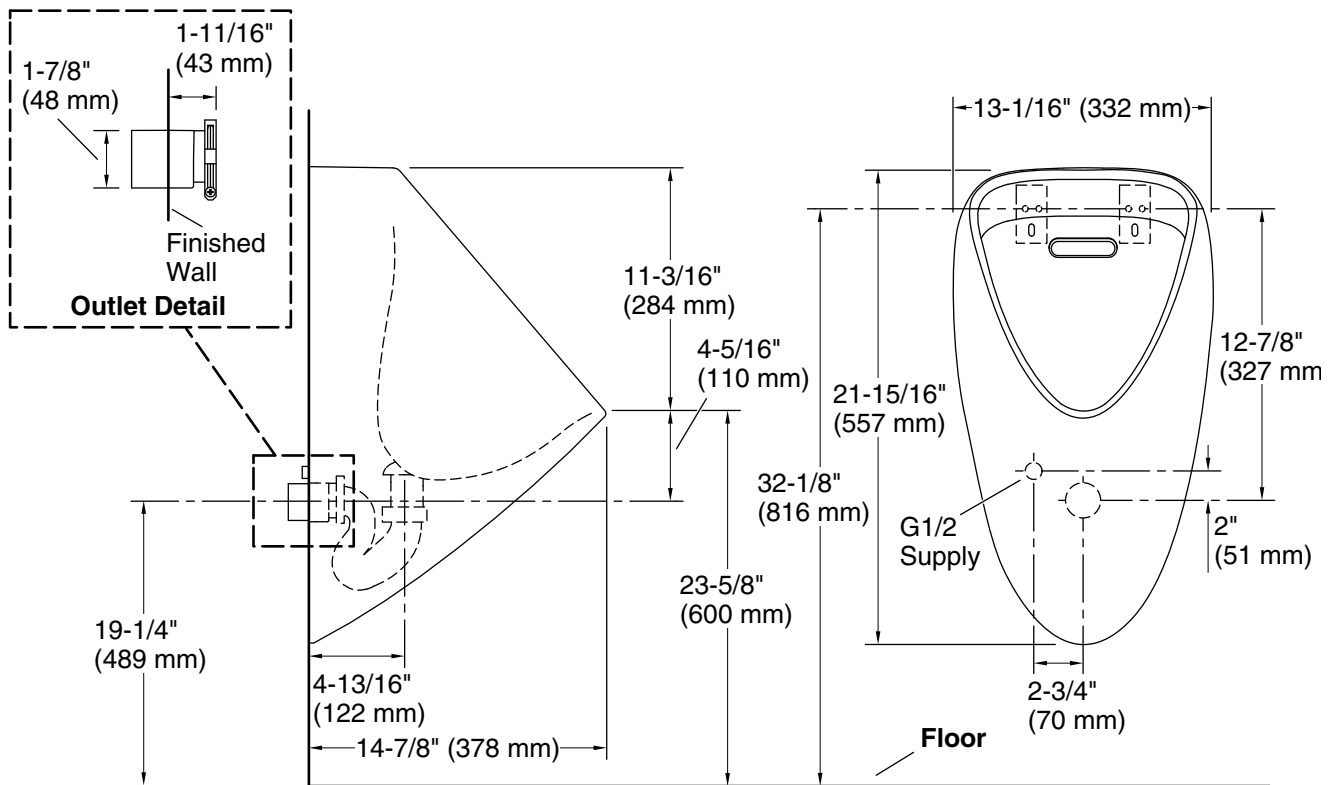

Features

- Compact, modern washdown urinal with no exposed bolt connections
- 0.66 gpf (2.5 lpf)
- Touchless urinals deliver a hygienic, hands-free user experience
- Winning design is perfect for contemporary bathrooms
- Smooth contours make cleaning fixture fast and easy
- Back wall design provides superior splash containment
- Delivers dependable water-saving performance and added hygiene
- Extended lip helps keep floor cleaner
- G 1/2" rear spud

Material

- Vitreous china urinal

Installation

- Trapway secures urinal to wall, eliminating bolts for a faster installation
- Wall-mount

Codes/Standards

Plumbing Standards

GB 28377

GB/T 6952

See website for detailed warranty information.

Technical Information

All product dimensions are nominal.

Min. Water per Flush: 0.8 gpf (2.5 lpf)

Max. Water per Flush: 0.8 gpf (2.5 lpf)

Designed for the above water use when installed with a water-saving flushometer.

Notes

Designed only for use with a 1 gpf (3.8 lpf) flushometer.

Install this product according to the installation instructions.