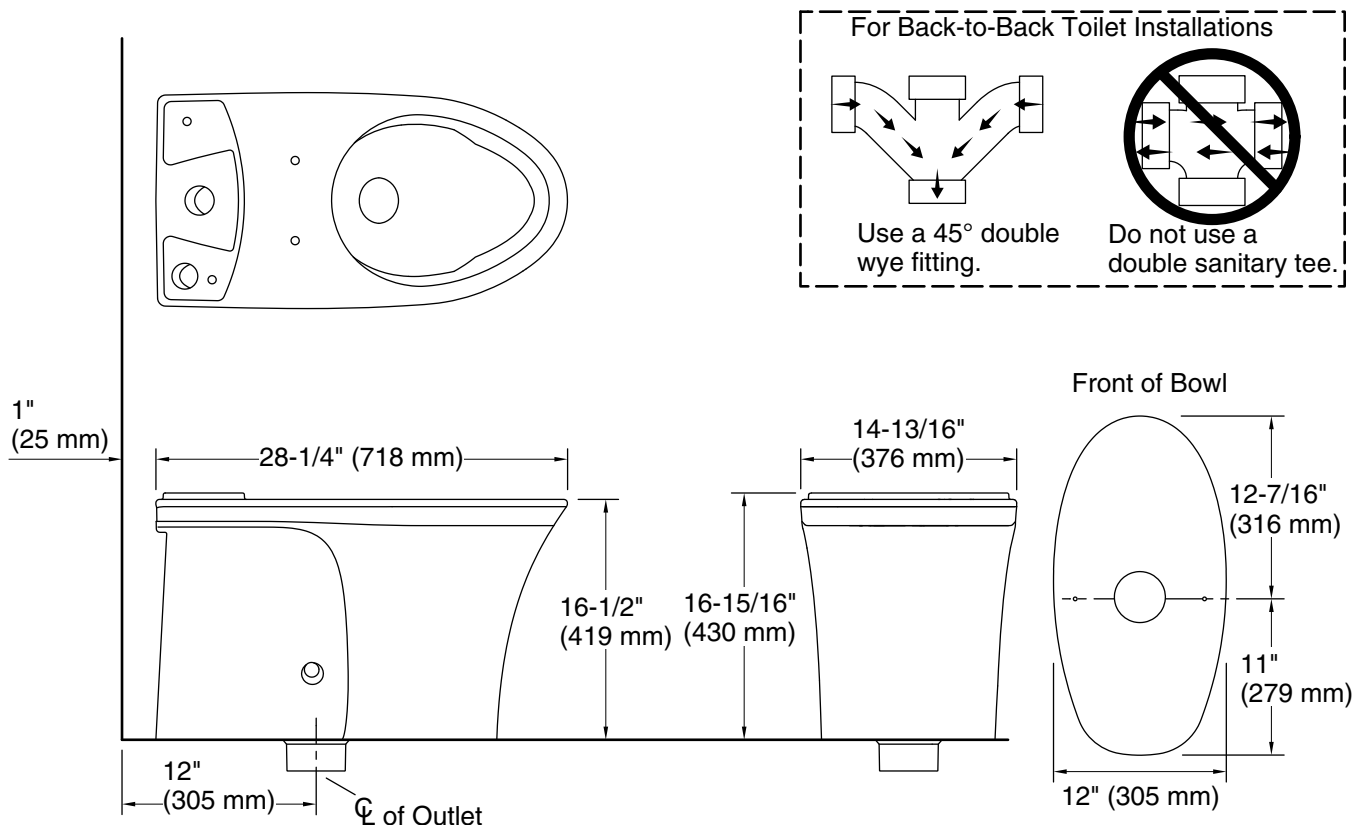

Technical Information

All product dimensions are nominal.

Toilet type:	Floor-mount
Waste Outlet:	Floor
Bowl shape:	Elongated
Flush type:	Revolution 360
Trap passageway:	2" (51 mm)
Water surface size:	10" x 8" (254 mm x 203 mm)
Rim to water surface:	6-5/8" (168 mm)
Rough-in:	12" (305 mm)
Seat-mounting holes:	5-1/2" (140 mm)

Fixture Supply Requirements

Min static pressure:	20 psi (137.9 kPa)
Max static pressure:	80 psi (551.6 kPa)

Notes

Install this product according to the installation instructions.

For back-to-back toilet installations: Use only a 45° double wye fitting.