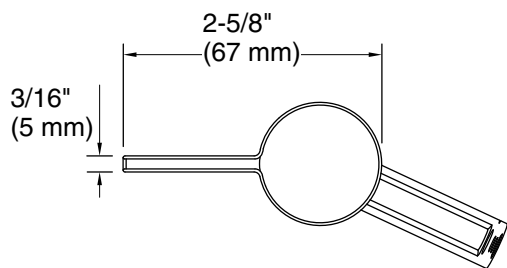

Features

- For use with the K-28161 Veil toilet

Material

- Premium metal construction for durability and reliability
- KOHLER finishes resist corrosion and tarnishing

Codes/Standards

None Applicable

KOHLER® One-Year Limited Warranty

Technical Information

All product dimensions are nominal.

Material: Metal

Notes

Install this product according to the installation instructions.