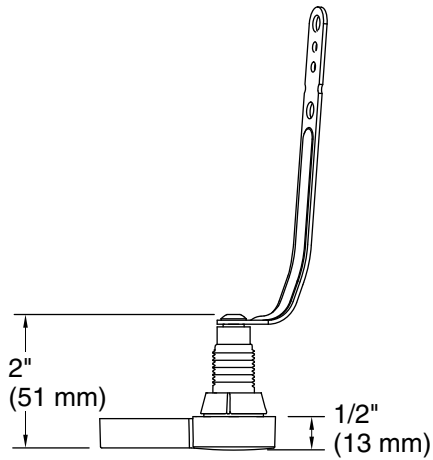

Features

- For use with the K-28161 Veil toilet

Material

- Premium metal construction for durability and reliability
- KOHLER finishes resist corrosion and tarnishing

Codes/Standards

None Applicable

KOHLER® One-Year Limited Warranty

Technical Information

All product dimensions are nominal.

Material: Metal

Notes

Install this product according to the installation instructions.