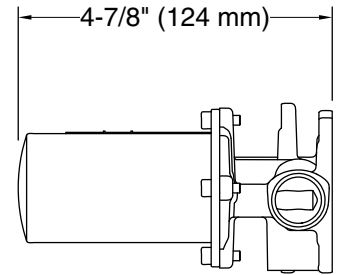

### Features

- 1/2" (12.7 mm) quarter-turn washerless ceramic disc valves
- Requires valve trim (sold separately)

### Installation

- Wall-mount

### Technical Information

All product dimensions are nominal.