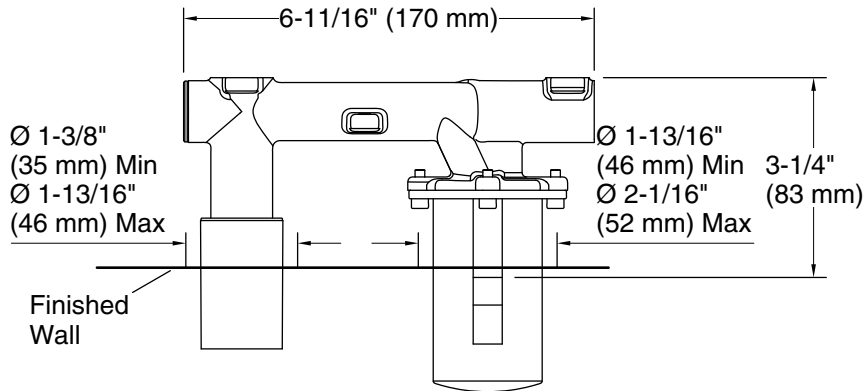

### Features

- 1/2" (12.7 mm) quarter-turn washerless ceramic disc valves
- Requires valve trim (sold separately)

### Installation

- Wall-mount

### Technical Information

All product dimensions are nominal.