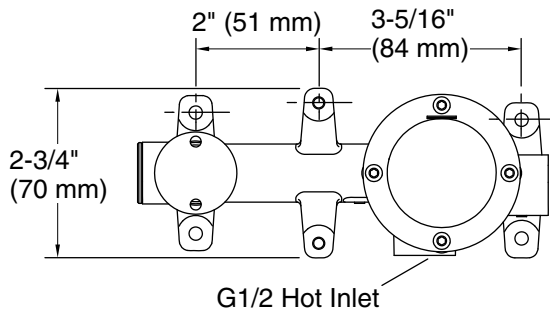

### Features

- 1/2" (12.7 mm) quarter-turn washerless ceramic disc valves
- Requires valve trim (sold separately)

### Installation

- Wall-mount

### Technical Information

All product dimensions are nominal.